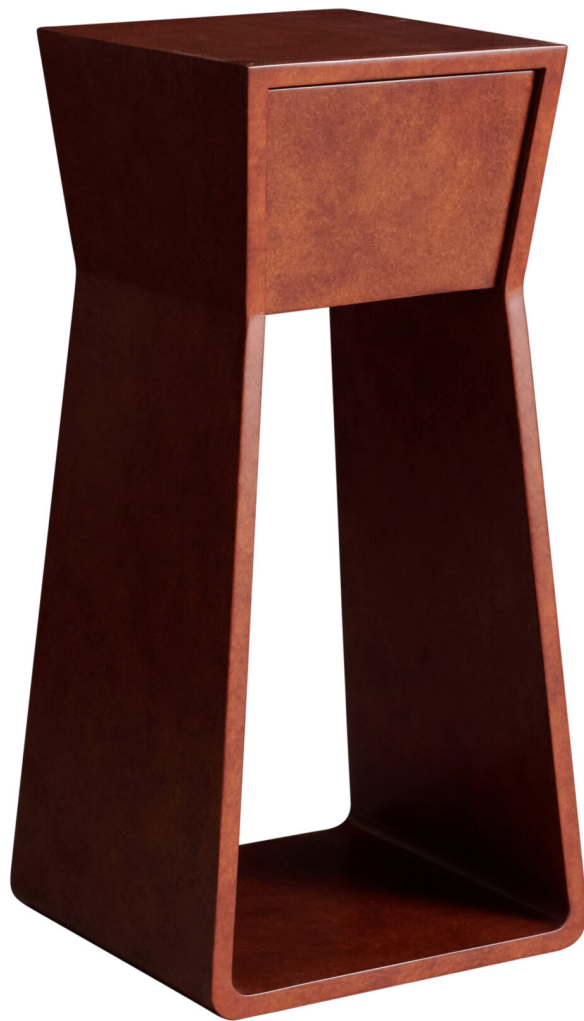

ROSE TARLOW

MELROSE HOUSE

Zig Side Table, Lacquer

425 N Robertson Blvd
Los Angeles, California 90048

Zig Side Table, Lacquer

ST-2114-SM-LQ

Material: Wood

Finish: Cinnabar Lacquer (Shown)

Dimensions: 10.75" W x 10" D x 22.5"H

Side table featuring drawer with sled base Table available in two colors, Cinnabar or Library Green Lacquer, specify color. Also Available

- SKU ST-2114-MED | ST-2114-SM