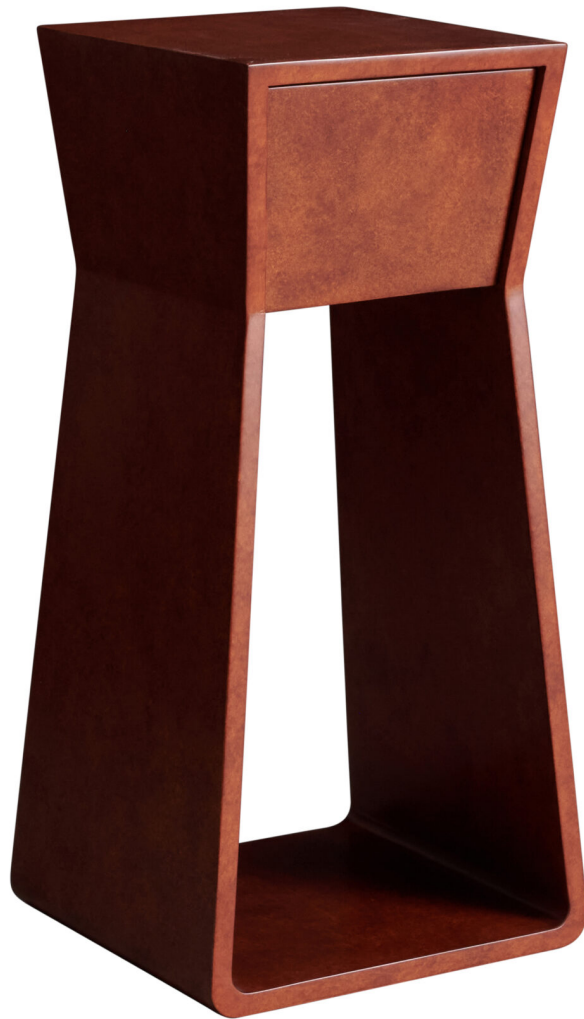

ROSE TARLOW

MELROSE HOUSE

Zig Side Table, Lacquer

425 N Robertson Blvd  
Los Angeles, California 90048

## Zig Side Table, Lacquer

ST-2114-SM-LQ

Material: Wood

Finish: Cinnabar Lacquer (Shown)

Dimensions: 10.75" W x 10" D x 22.5"H

Side table featuring drawer with sled base Table available in two colors, Cinnabar or Library Green Lacquer, specify color. Also Available

- SKU ST-2114-MED | ST-2114-SM