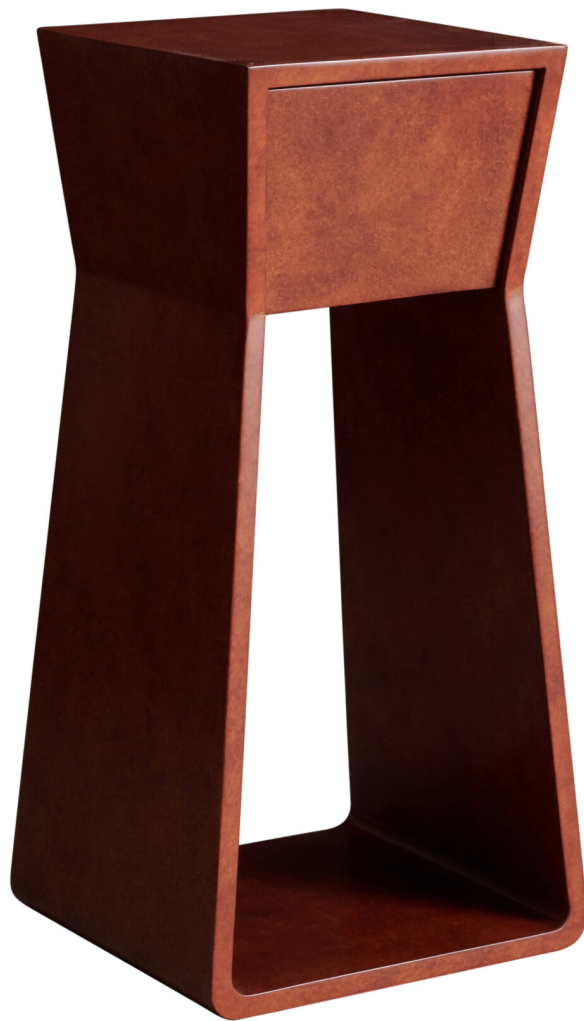

ROSE TARLOW

MELROSE HOUSE

Zig Side Table, Lacquer

425 N Robertson Blvd
Los Angeles, California 90048

Zig Side Table, Lacquer

SM-2114-SM-LQ

Cinnabar Lacquer

- SKU: ST-2114-SM-LQ
- Material: Wood
- Finish: Cinnabar Lacquer
- Dimensions: 10.75" W x 10" D x 22.5"H

Library Green Lacquer

- SKU: SM-2114-SM-LQ
- Material: Wood
- Finish: Library Green Lacquer
- Dimensions: 10.75" W x 10" D x 22.5" H

Side table featuring drawer with sled base Also Available

- SKU ST-2114-MED | ST-2114-SM