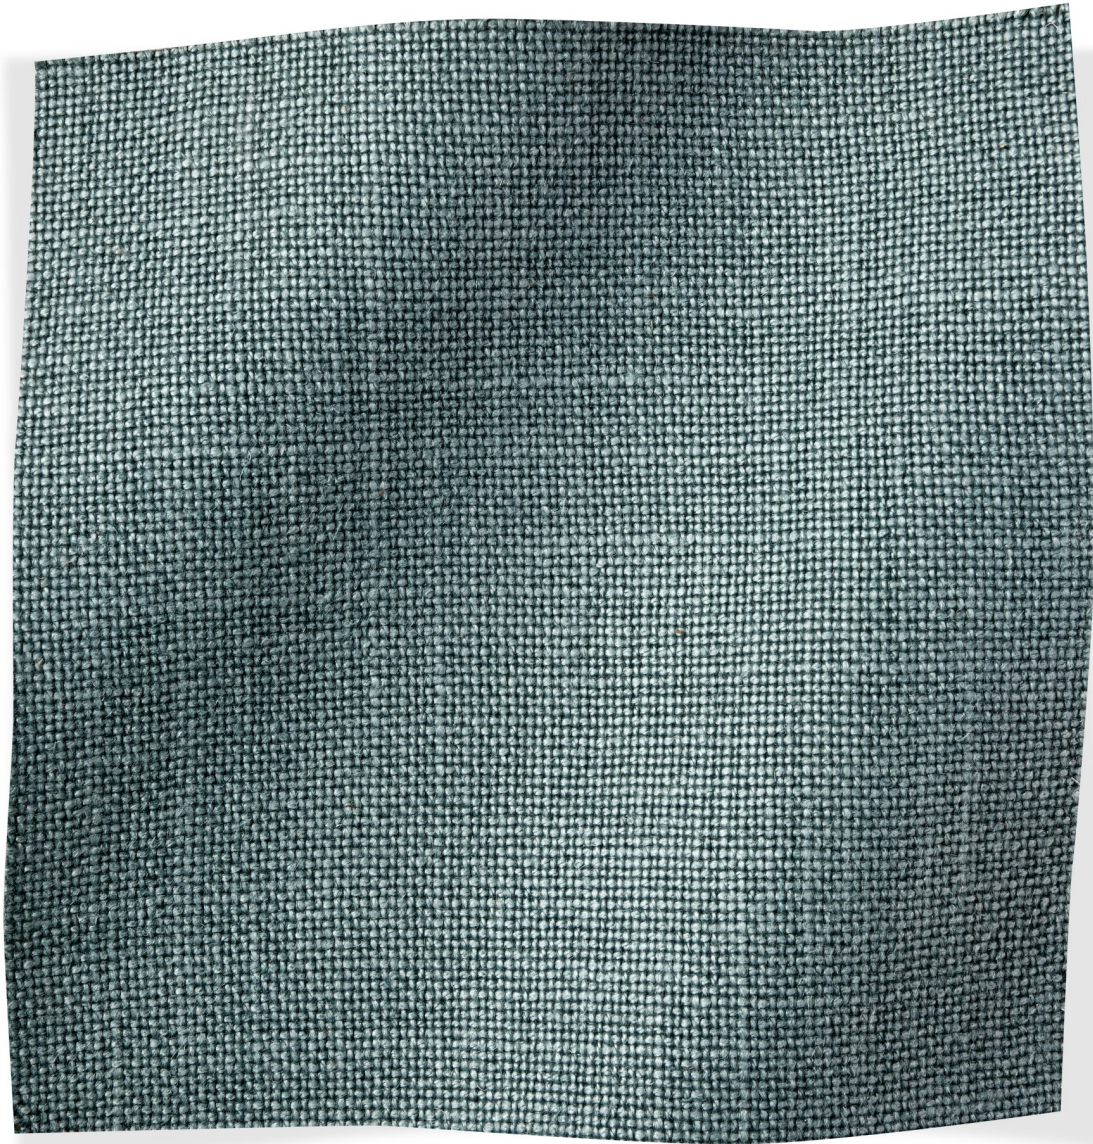

ROSE TARLOW

MELROSE HOUSE

WALLOON Kanaal

425 N Robertson Blvd  
Los Angeles, California 90048

# WALLOON Kanaal

2387/01

- 100% Stonewashed Linen
- 53" Wide
- Martindale 25,000 cycles
- Dry spun linen is characterized by inherent slubs. Knit backing is recommended.