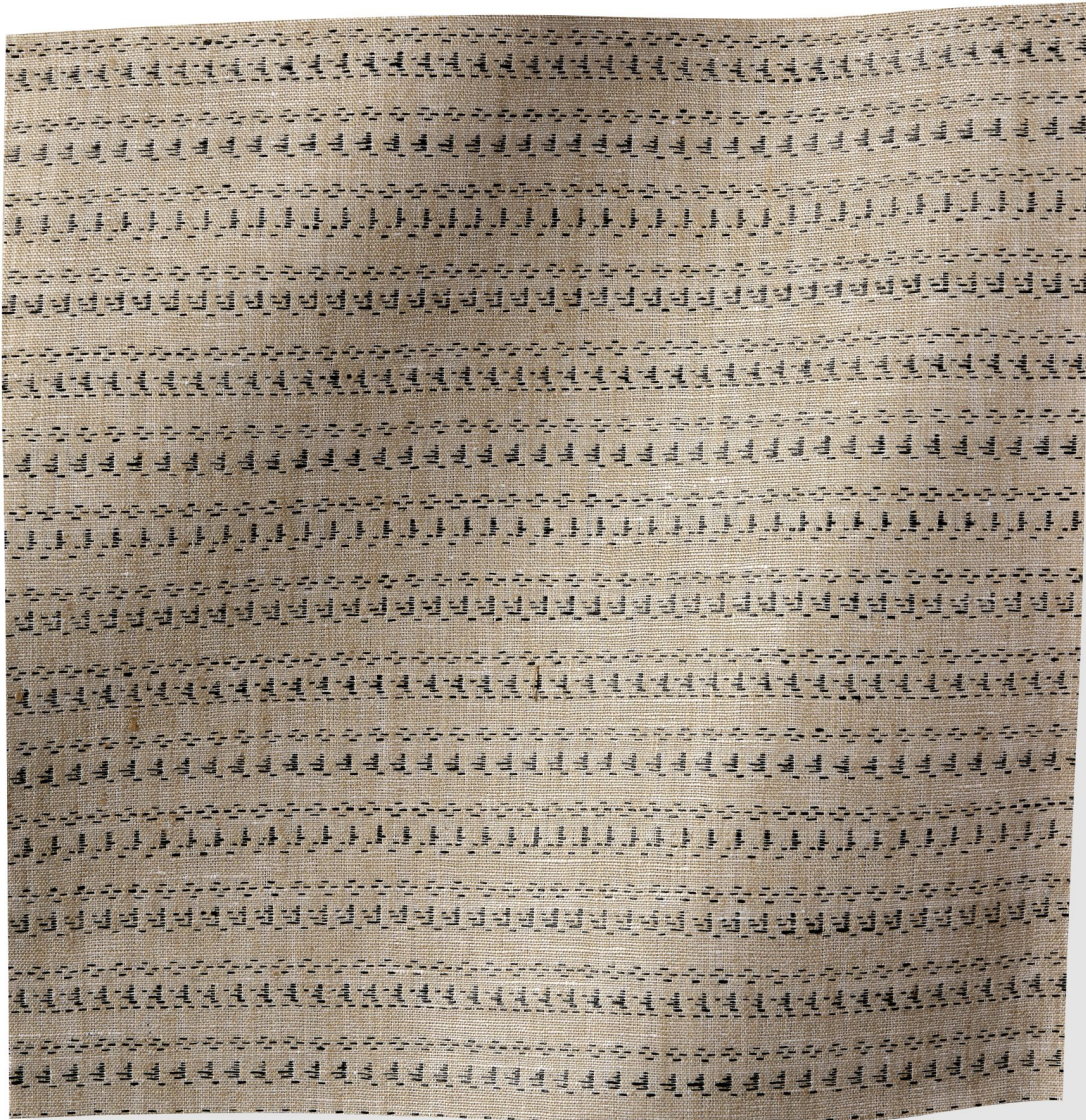

# ROSE TARLOW

MELROSE HOUSE

Turin Hare

425 N Robertson Blvd  
Los Angeles, California 90048

# Turin Hare

2374/02

- 100% Glazed Linen
- 59" Wide
- Repeat V 3 1/4" H 1/4"
- Martindale 8,000 cycles
- Glazed surface is not permanent.