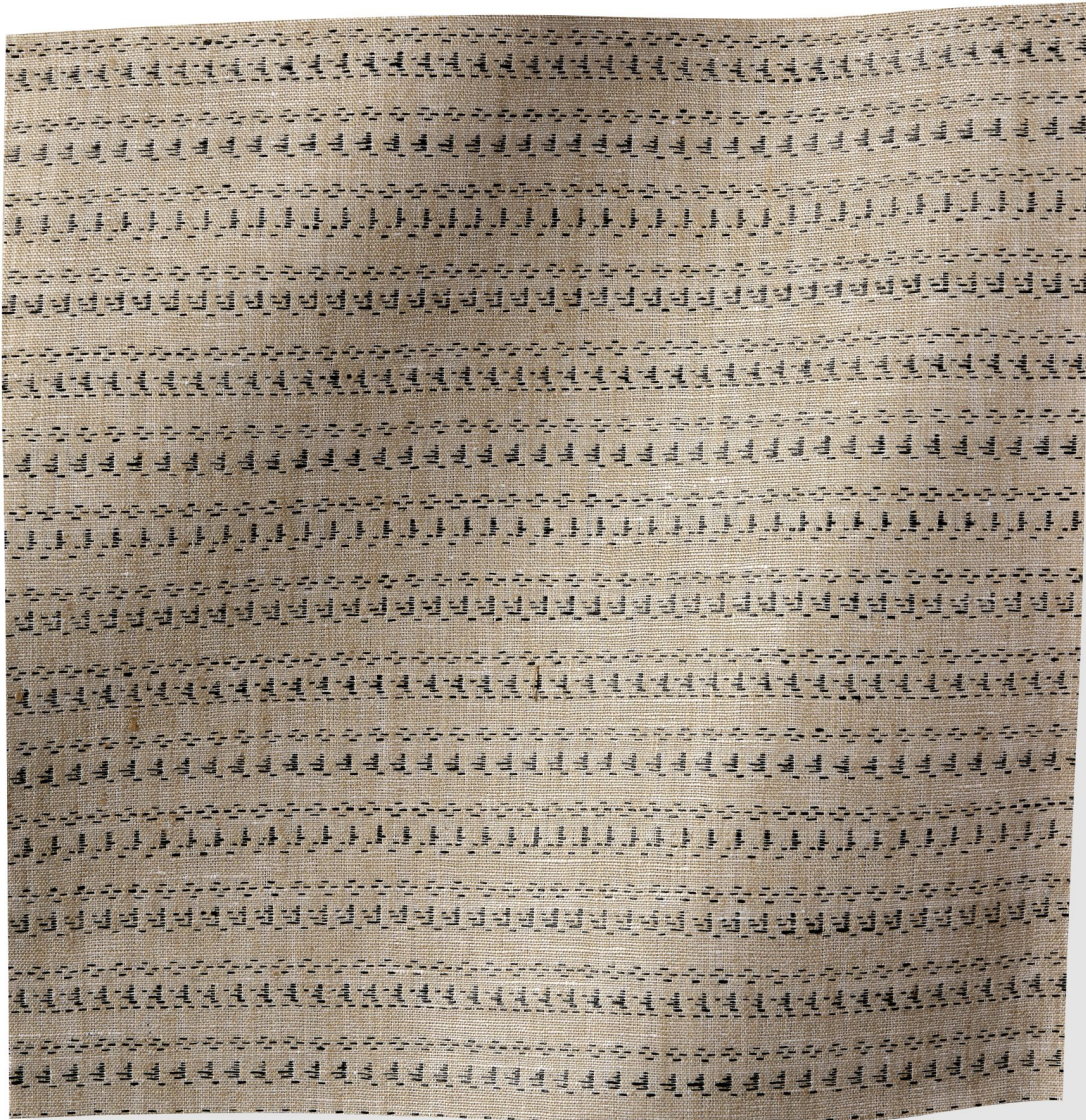

# ROSE TARLOW

MELROSE HOUSE

Turin Hare

425 N Robertson Blvd  
Los Angeles, California 90048

# Turin Hare

2374/02

- 100% Glazed Linen
- 59" Wide
- Repeat V 3 1/4" H 1/4"
- Martindale 8,000 cycles
- Glazed surface is not permanent. Lines are intentionally irregular, not perfectly horizontal.