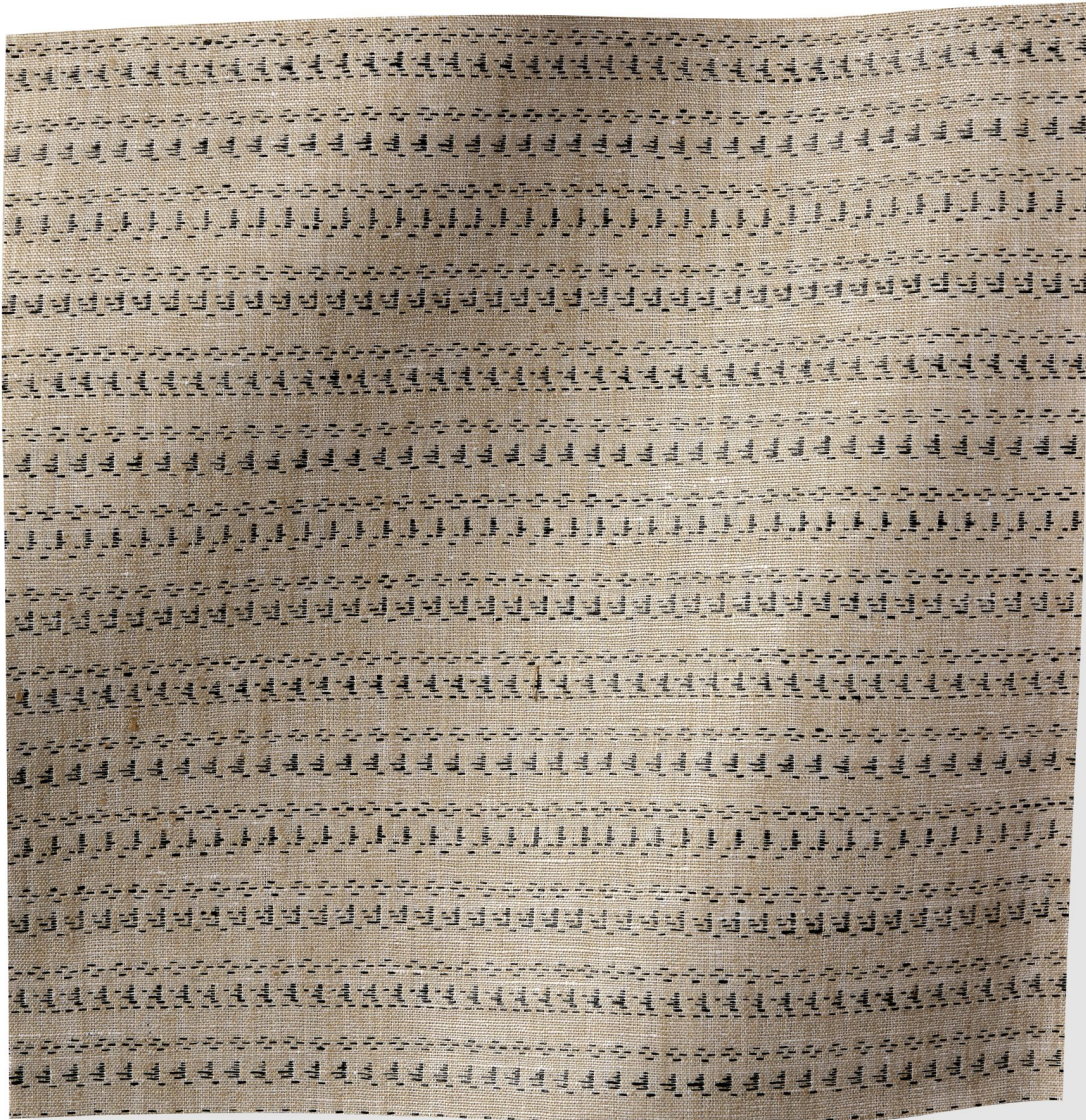

ROSE TARLOW

MELROSE HOUSE

Turin Hare

425 N Robertson Blvd
Los Angeles, California 90048

Turin Hare

2374/02

- 100% Glazed Linen
- 59" Wide
- Repeat V 3 1/4" H 1/4"
- Martindale 8,000 cycles
- Glazed surface is not permanent. Lines are intentionally irregular, not perfectly horizontal.