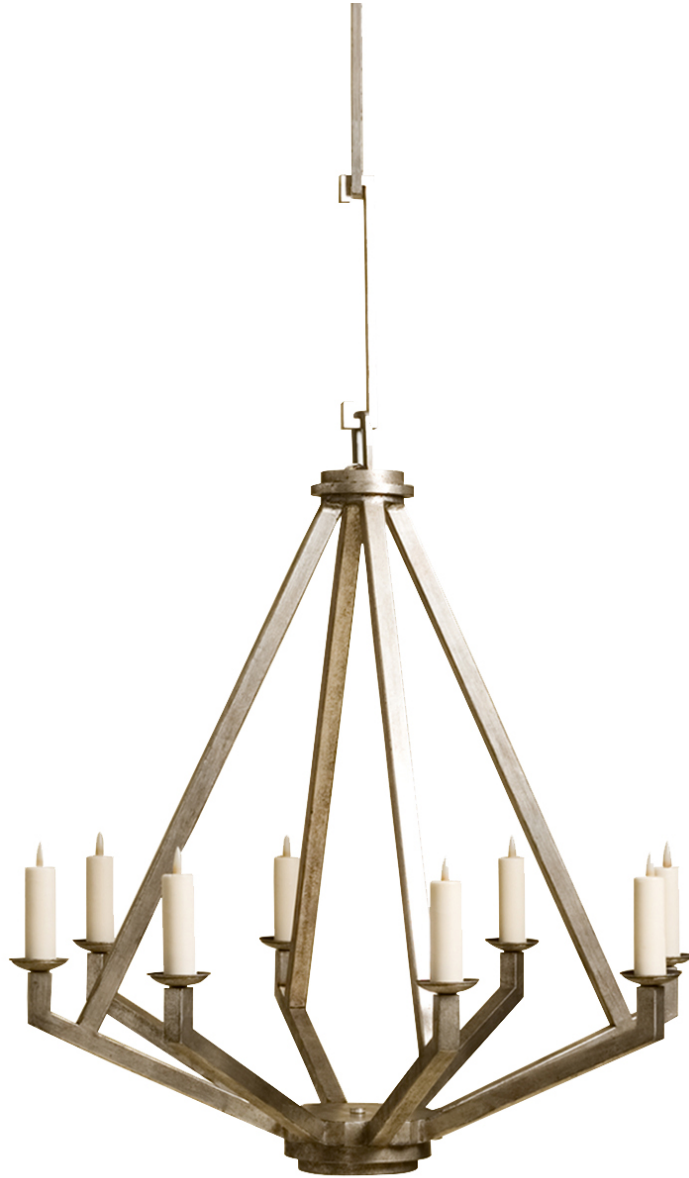

ROSE TARLOW

MELROSE HOUSE

Secessionist Chandelier

425 N Robertson Blvd
Los Angeles, California 90048

Secessionist Chandelier

HL-596

Finish: Light Silver Leaf

Dimensions: 34" Dia x 36" H

Eight arm chandelier with wax candle sleeves. Hand-finished.

- Recommended Wattage 15W
- UL Listed
- Included :
 - 3' Chain OR (1) 12" C-Bar with Canopy
- Additional Options :
 - 3' Chain CHAIN
 - 12" C-Bar HL-596-CBAR