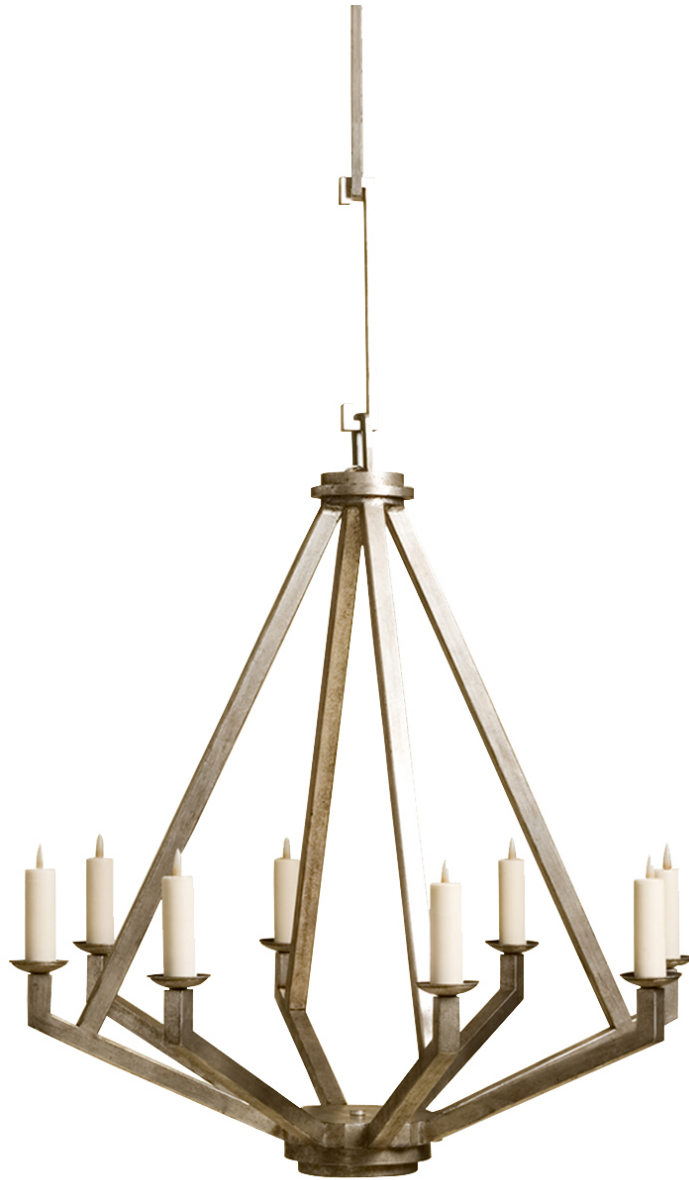

ROSE TARLOW

MELROSE HOUSE

Secessionist Chandelier

425 N Robertson Blvd
Los Angeles, California 90048

Secessionist Chandelier

HL-596

Finish: Light Silver Leaf

Dimensions: 34" Dia x 36" H

Eight arm chandelier with wax candle sleeves. Hand-finished.

- Recommended Wattage 15W
- UL Listed
- Included :
 - 3' Chain OR (1) 12" C-Bar with Canopy
- Additional Options :
 - 3' Chain CHAIN
 - 12" C-Bar HL-596-CBAR