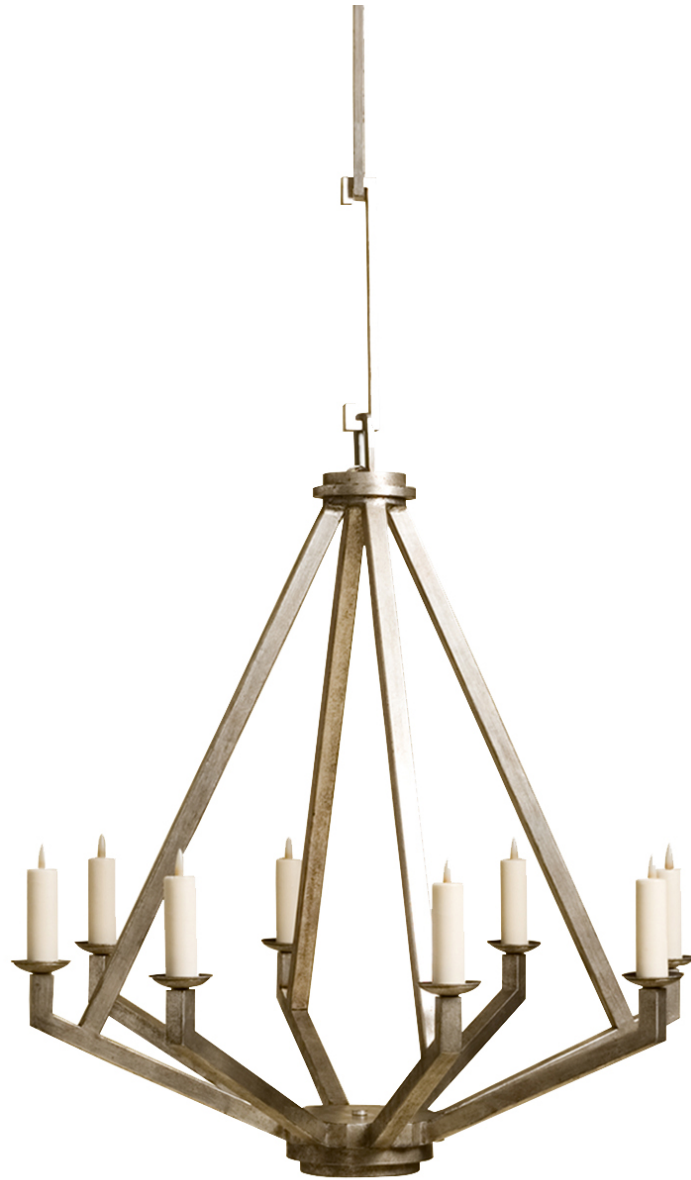

ROSE TARLOW

MELROSE HOUSE

Secessionist Chandelier

425 N Robertson Blvd
Los Angeles, California 90048

Secessionist Chandelier

HL-596

Finish: Light Silver Leaf

Dimensions: 34" Dia x 36" H

Eight arm chandelier with wax candle sleeves. Hand-finished.

- Recommended Wattage 15W
- UL Listed
- Included :
 - 3' Chain OR (1) 12" C-Bar with Canopy
- Additional Options :
 - 3' Chain CHAIN
 - 12" C-Bar HL-596-CBAR