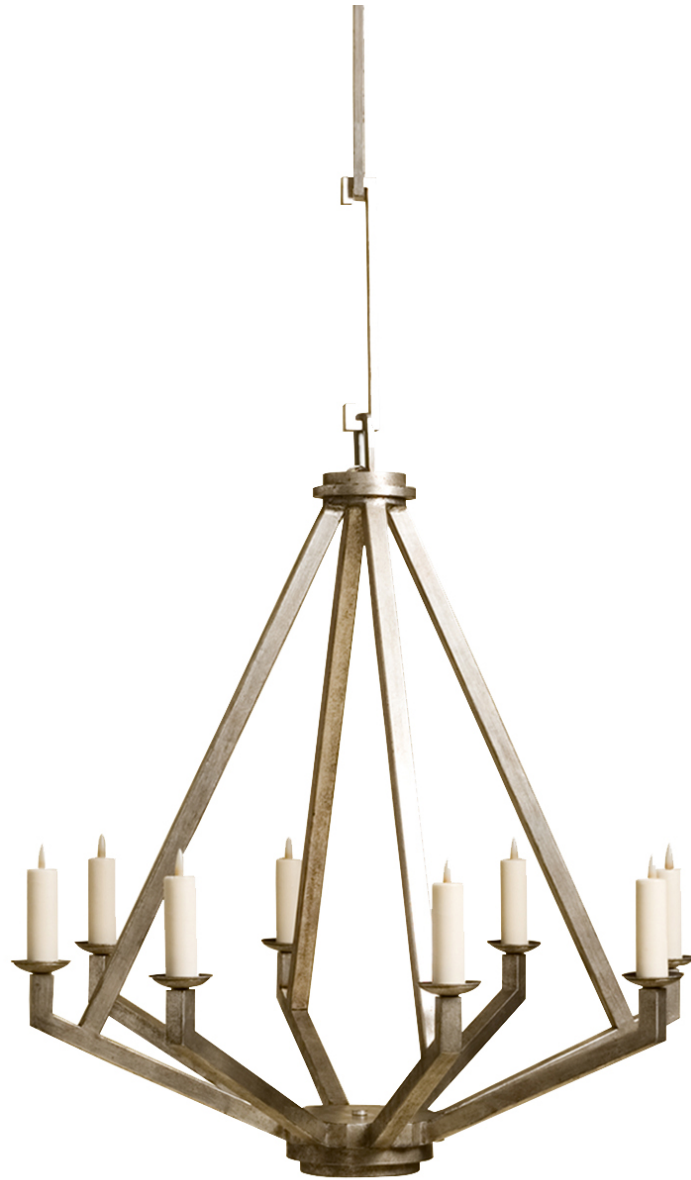

# ROSE TARLOW

MELROSE HOUSE

## Secessionist Chandelier

425 N Robertson Blvd  
Los Angeles, California 90048

# Secessionist Chandelier

HL-596

Finish: Light Silver Leaf

Dimensions: 34" Dia x 36" H

Eight arm chandelier with wax candle sleeves. Hand-finished.

- Recommended Wattage 15W
- UL Listed
- Included :
  - 3' Chain OR (1) 12" C-Bar with Canopy
- Additional Options :
  - 3' Chain CHAIN
  - 12" C-Bar HL-596-CBAR