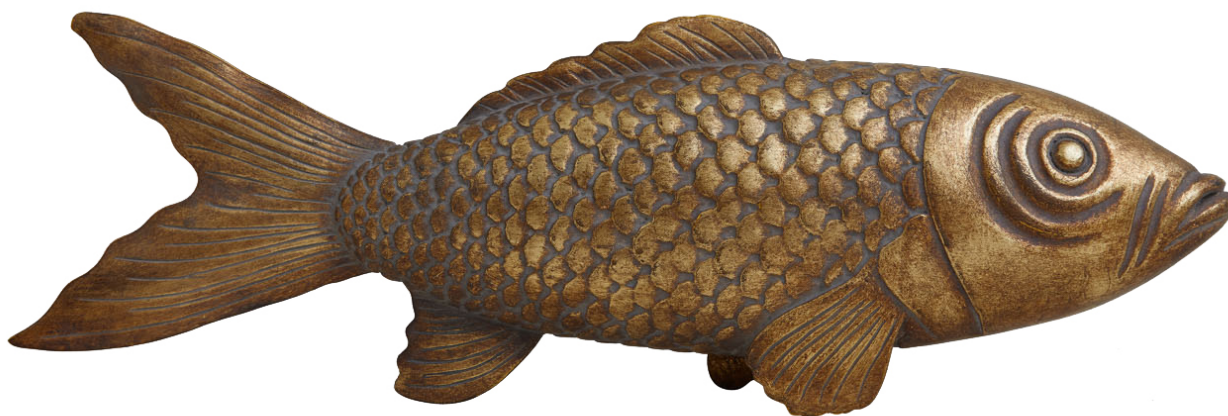

ROSE TARLOW

MELROSE HOUSE

Pisces Fish Gold

425 N Robertson Blvd
Los Angeles, California 90048

Pisces Fish Gold

AC-974-S

Material: Wood

Finish: Antique Gold Gilt

Dimensions: 20" L x 3" D x 6" H

Handcarved fish with gold gilding.