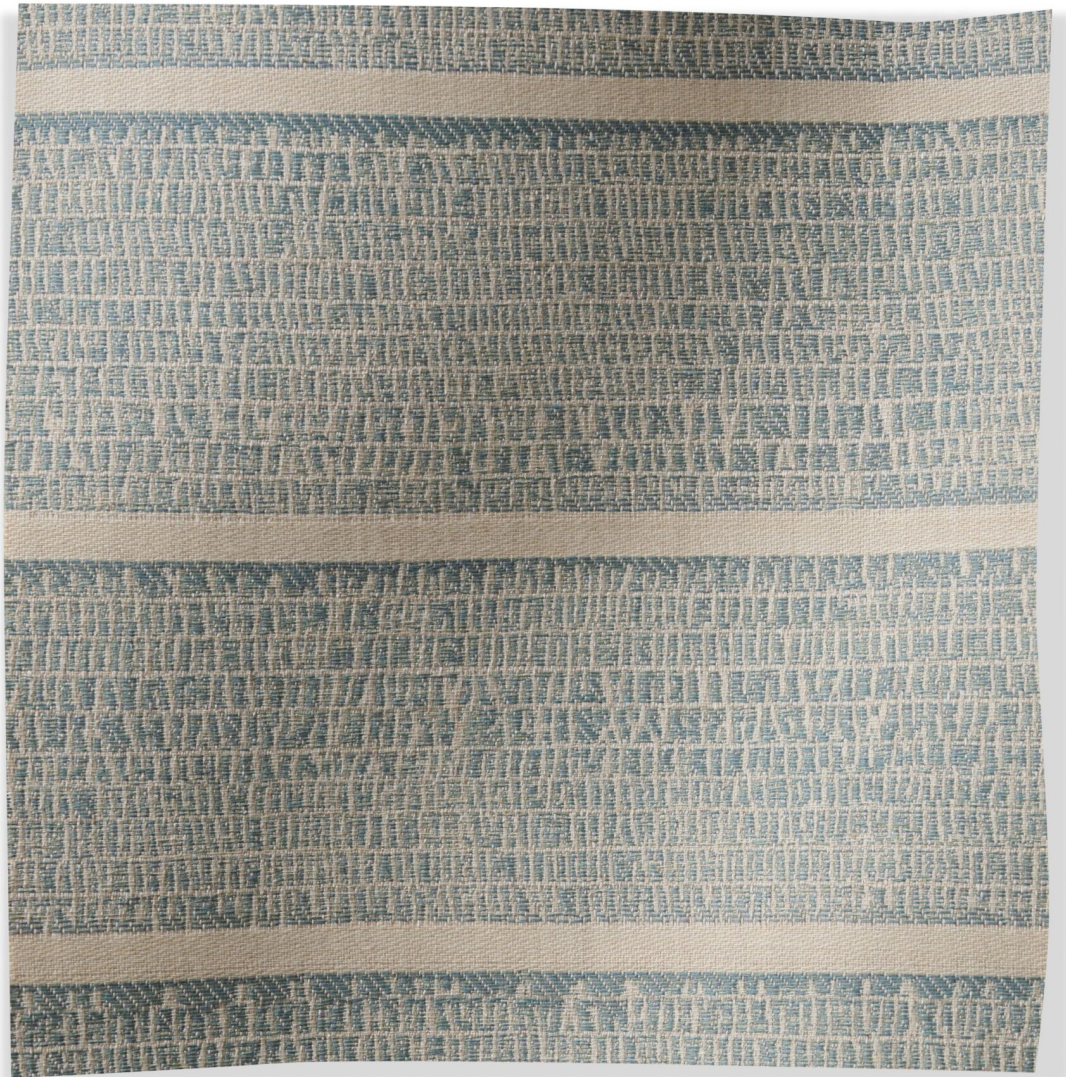

# ROSE TARLOW

MELROSE HOUSE

ORION Rigel (outdoor)

425 N Robertson Blvd  
Los Angeles, California 90048

## ORION Rigel (outdoor)

2942/05

- 100% Solution Dyed Acrylic
- 54" Wide
- Repeat V 15" H 54"
- Reversible
- Wyzenbeek 25,000 double rubs.