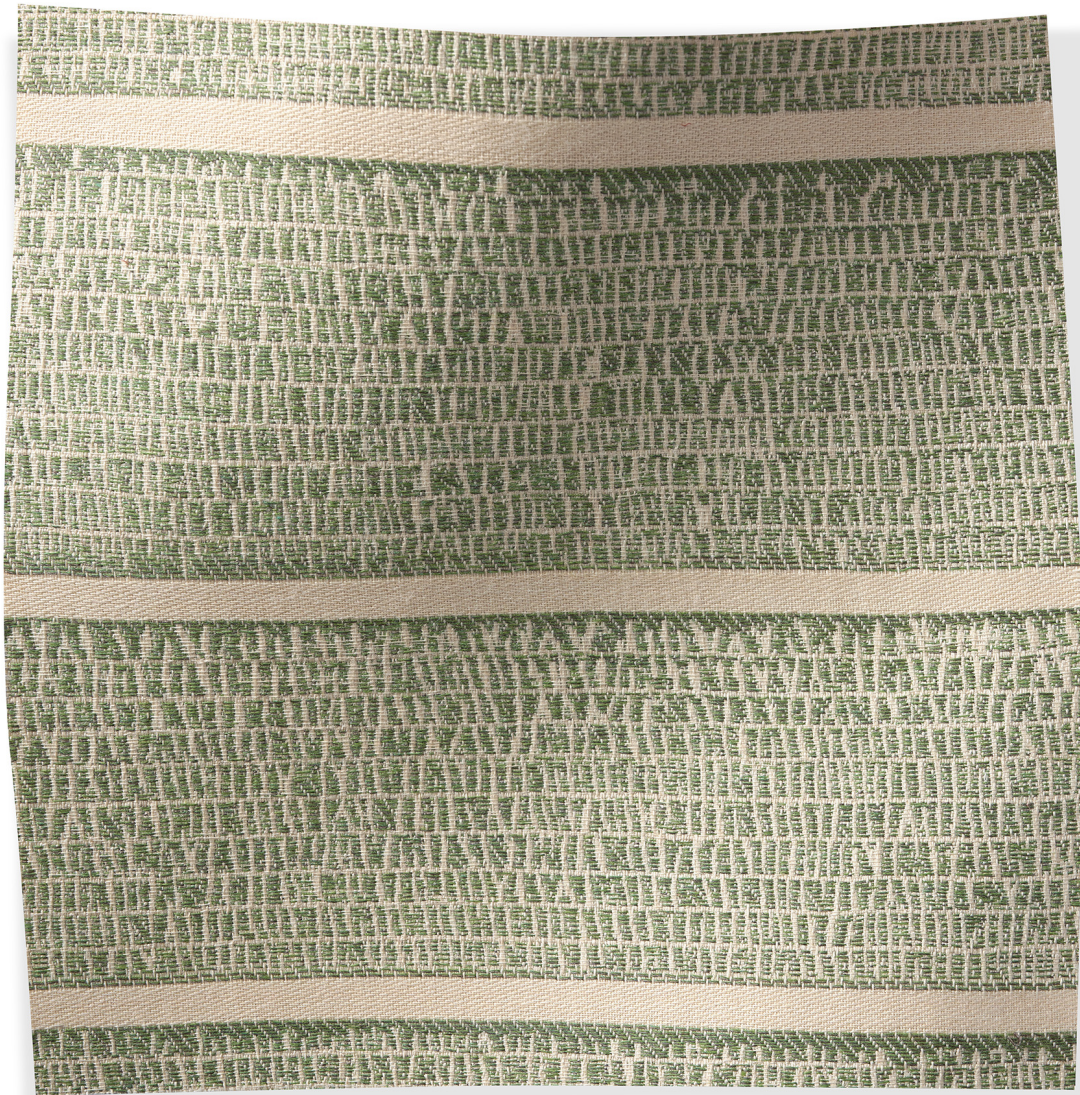

# ROSE TARLOW

MELROSE HOUSE

ORION Nebula (outdoor)

425 N Robertson Blvd  
Los Angeles, California 90048

## ORION Nebula (outdoor)

2942/04

- 100% Solution Dyed Acrylic
- Width 54"
- Repeat V 15" H 54"
- Wyzenbeek 25,000 double rubs.