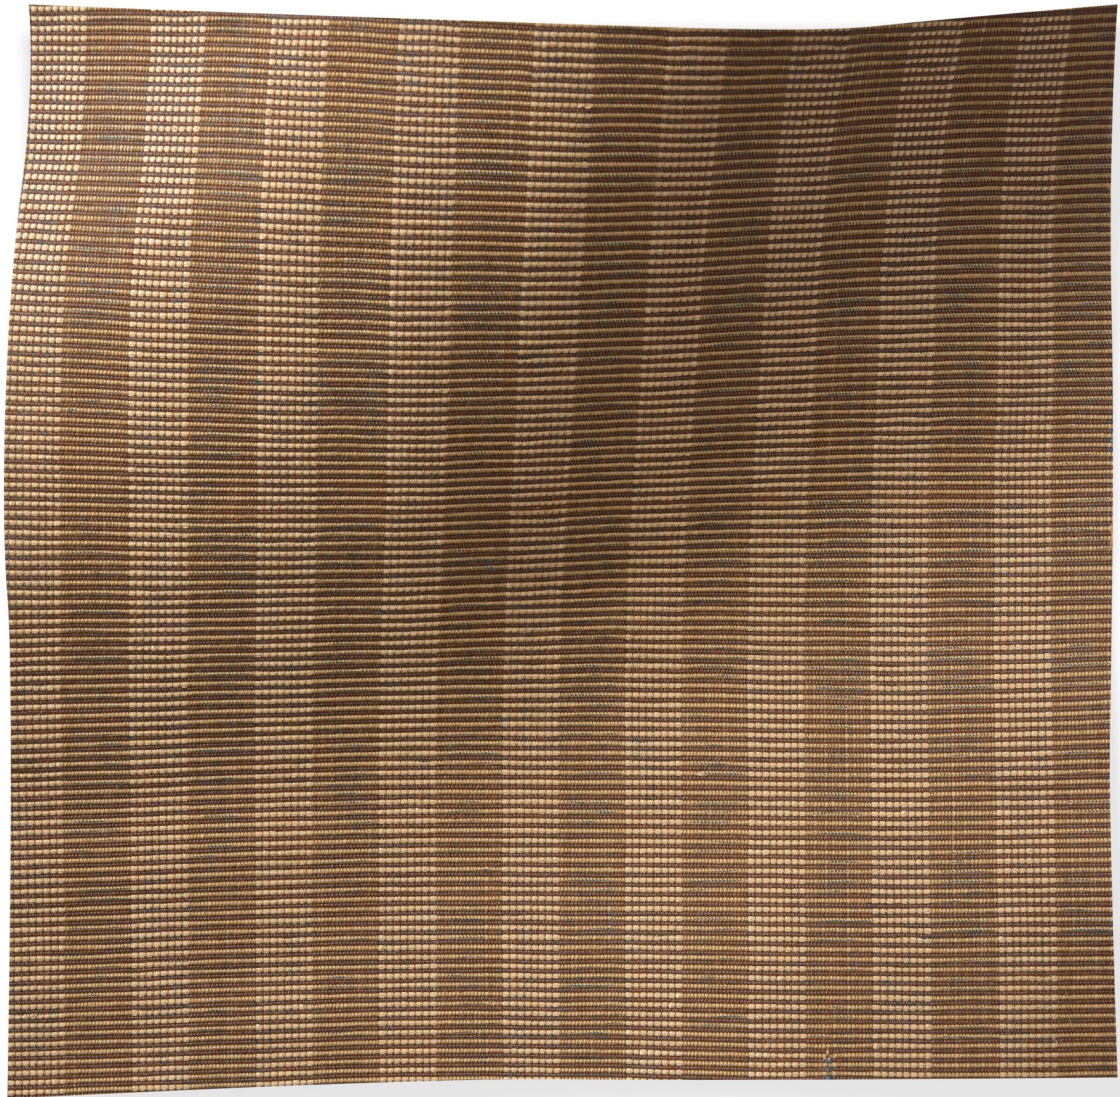

ROSE TARLOW

MELROSE HOUSE

Nyala Tanzanite

425 N Robertson Blvd  
Los Angeles, California 90048

# Nyala Tanzanite

2415/03

- 65% Cotton, 35% Viscose Raffia
- 55" Wide
- Repeat H 1"
- Martindale 25,000 cycles
- Hand spun, hand dyed, hand woven. Dye lots may vary, please request a cutting for approval.