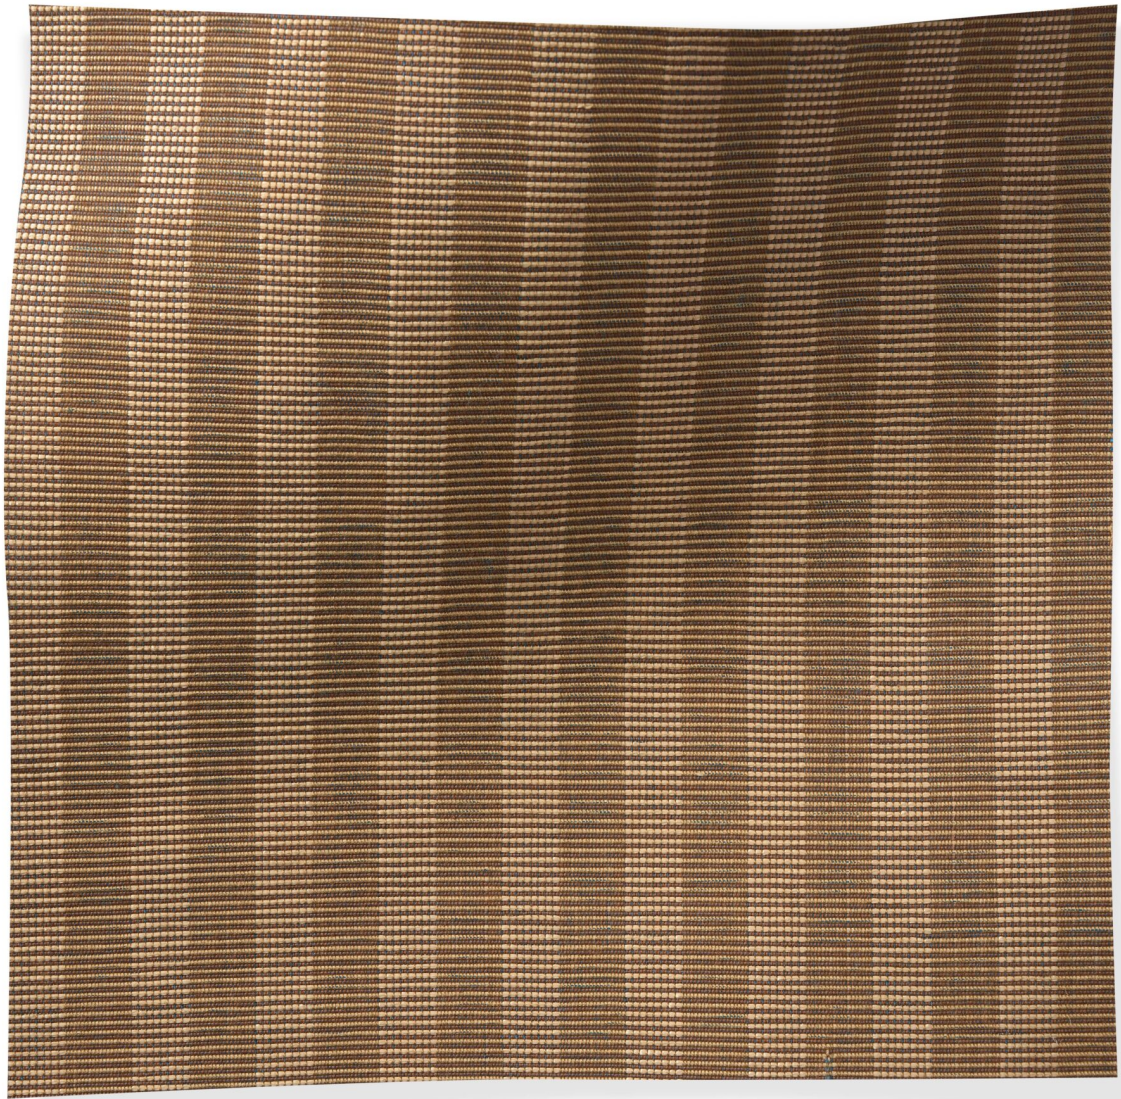

ROSE TARLOW

MELROSE HOUSE

Nyala Tanzanite

425 N Robertson Blvd
Los Angeles, California 90048

Nyala Tanzanite

2415/03

- 65% Cotton, 35% Viscose Raffia
- 55" Wide
- Repeat H 1"
- Martindale 25,000 cycles
- Hand spun, hand dyed, hand woven. Dye lots may vary, please request a cutting for approval.