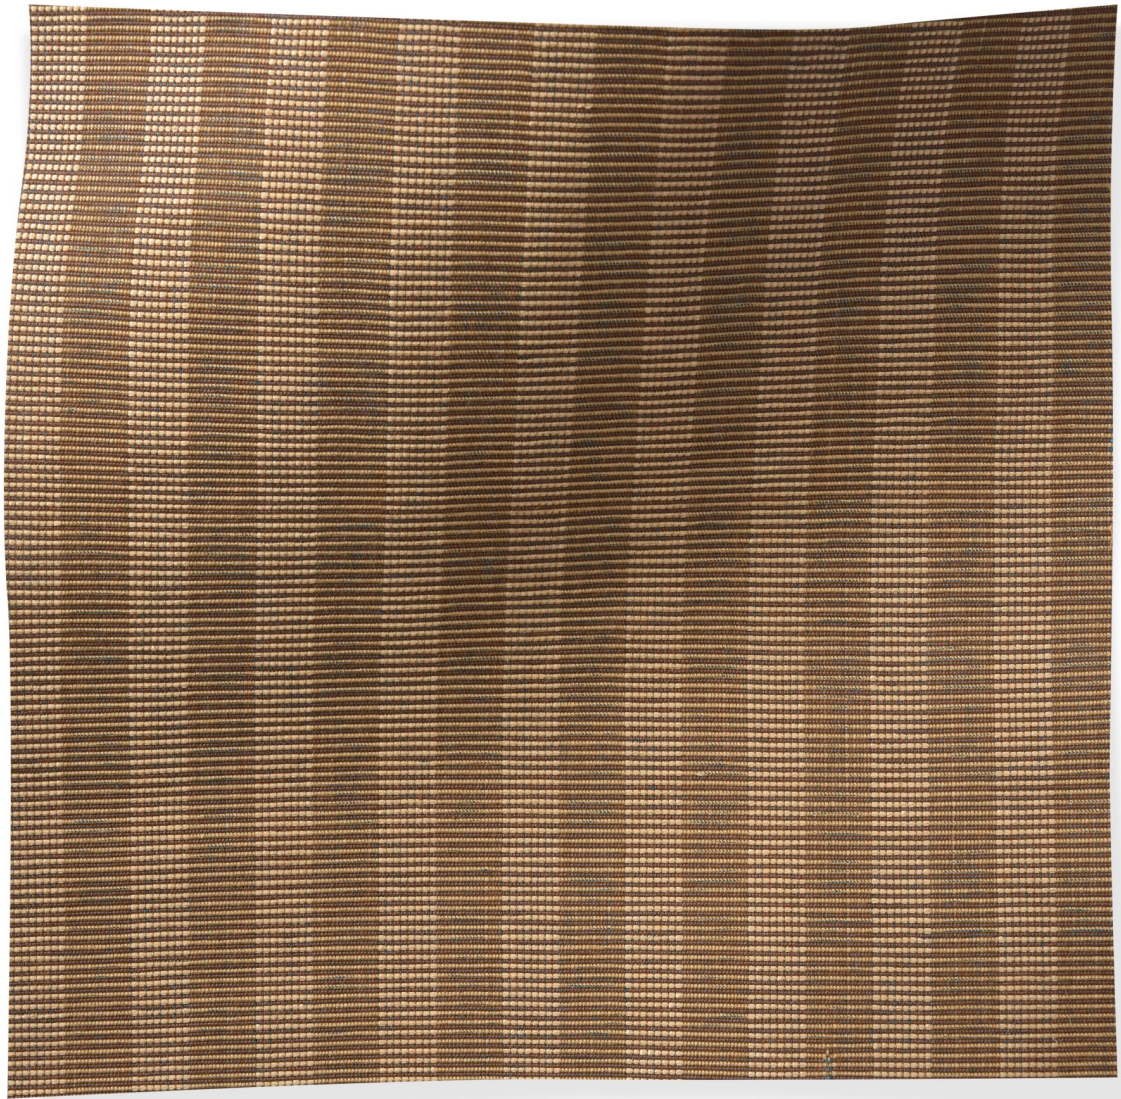

ROSE TARLOW

MELROSE HOUSE

Nyala Tanzanite

425 N Robertson Blvd  
Los Angeles, California 90048

# Nyala Tanzanite

2415/03

- 65% Cotton, 35% Viscose Raffia
- 55" Wide
- Repeat H 1"
- Martindale 25,000 cycles
- Hand spun, hand dyed, hand woven. Dye lots may vary, please request a cutting for approval.