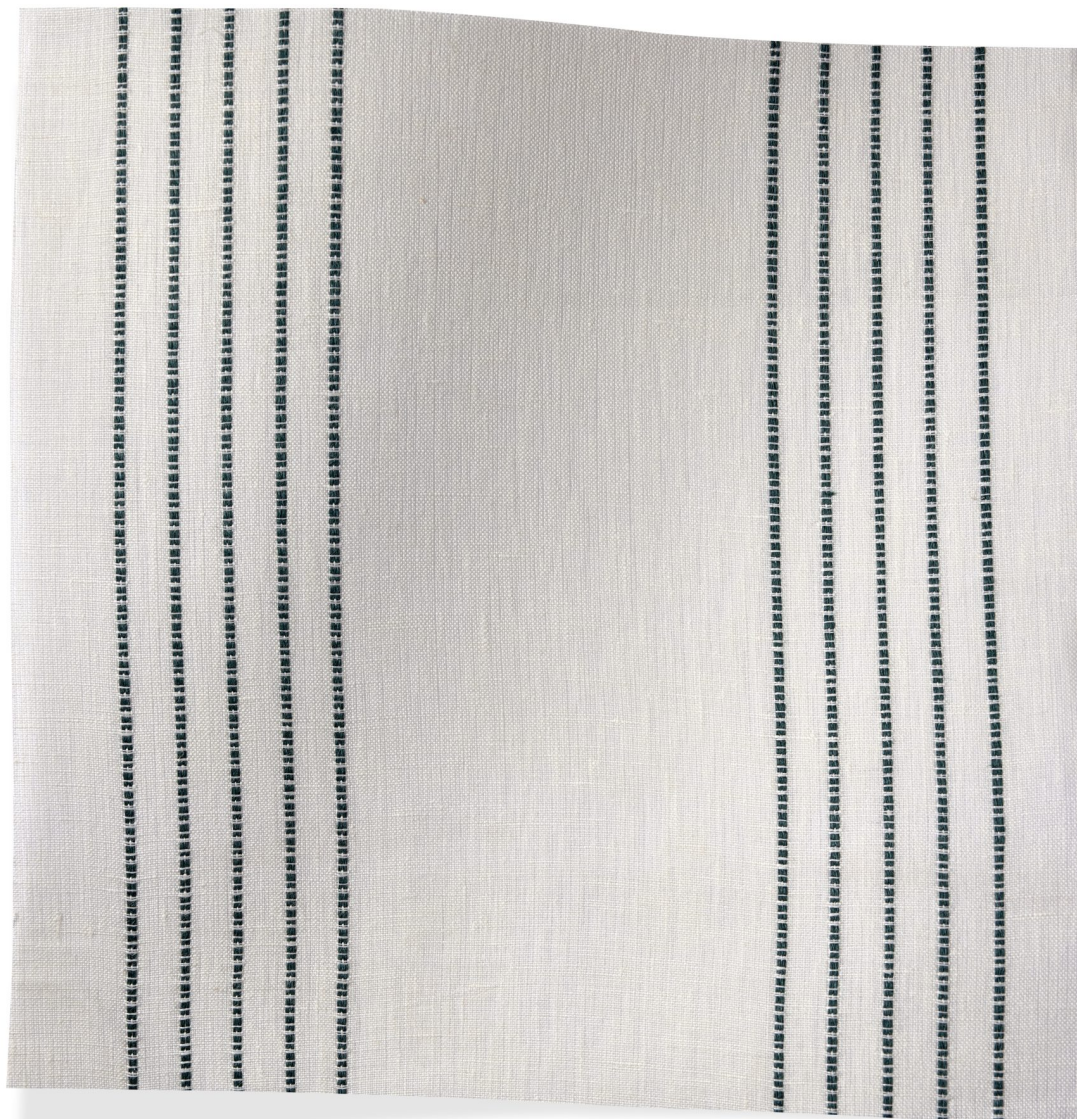

ROSE TARLOW

MELROSE HOUSE

Moselle Mallard

425 N Robertson Blvd
Los Angeles, California 90048

Moselle Mallard

2397/01

- 100% Linen
- 55" Wide
- Repeat H 5 1/2"
- Stripes are vertical