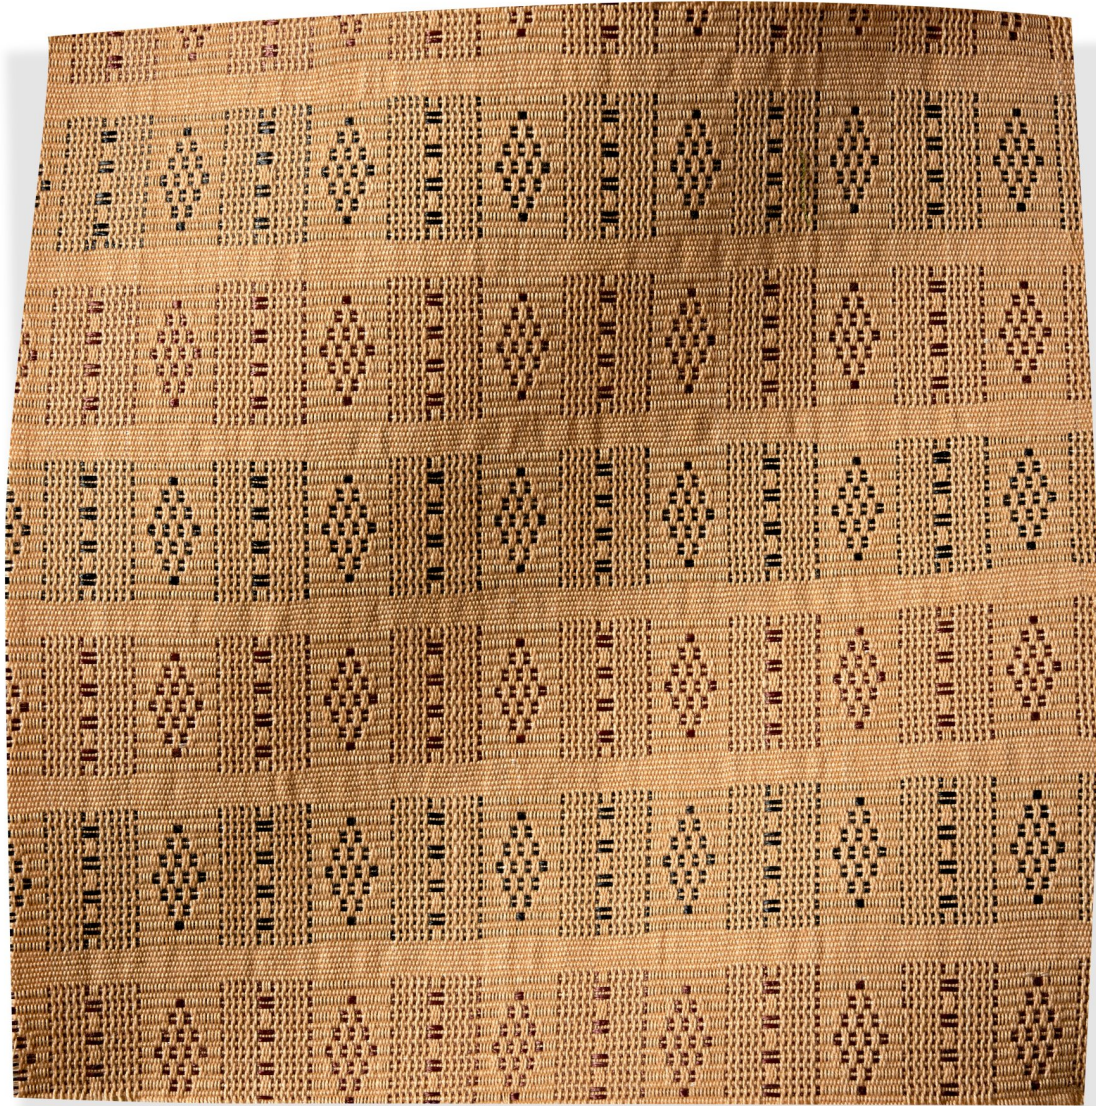

ROSE TARLOW

MELROSE HOUSE

Matam Basket Straw

425 N Robertson Blvd  
Los Angeles, California 90048

# Matam Basket Straw

2350/01

- 65% Cotton 35% Viscose Raffia
- 54" Wide
- Repeat V 1 1/2" H 1 1/2"
- Martindale 25,000 cycles
- Hand Spun, hand-dyed, hand woven. Dye lots may vary, please request a cutting for approval.