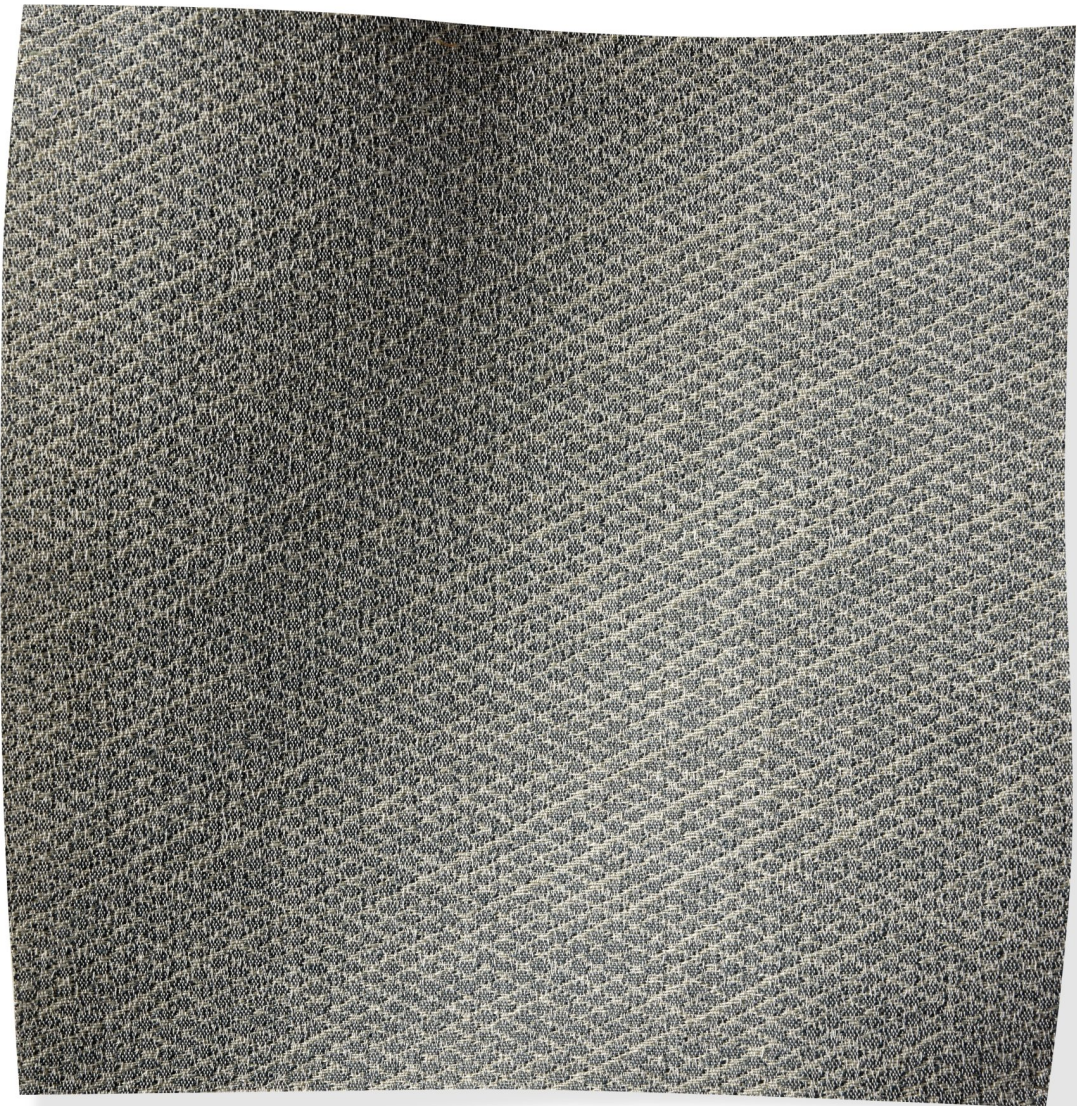

ROSE TARLOW

MELROSE HOUSE

Lora Blue Lagoon/Sand

425 N Robertson Blvd
Los Angeles, California 90048

Lora Blue Lagoon/Sand

2369/06

- 78% Linen 22% Cotton
- 59" Wide
- Repeat V 4 7/10" H 5 1/10"
- Martindale 18,000 cycles
- Fabric is reversible. Please inform your workroom which side you are using as face of fabric.