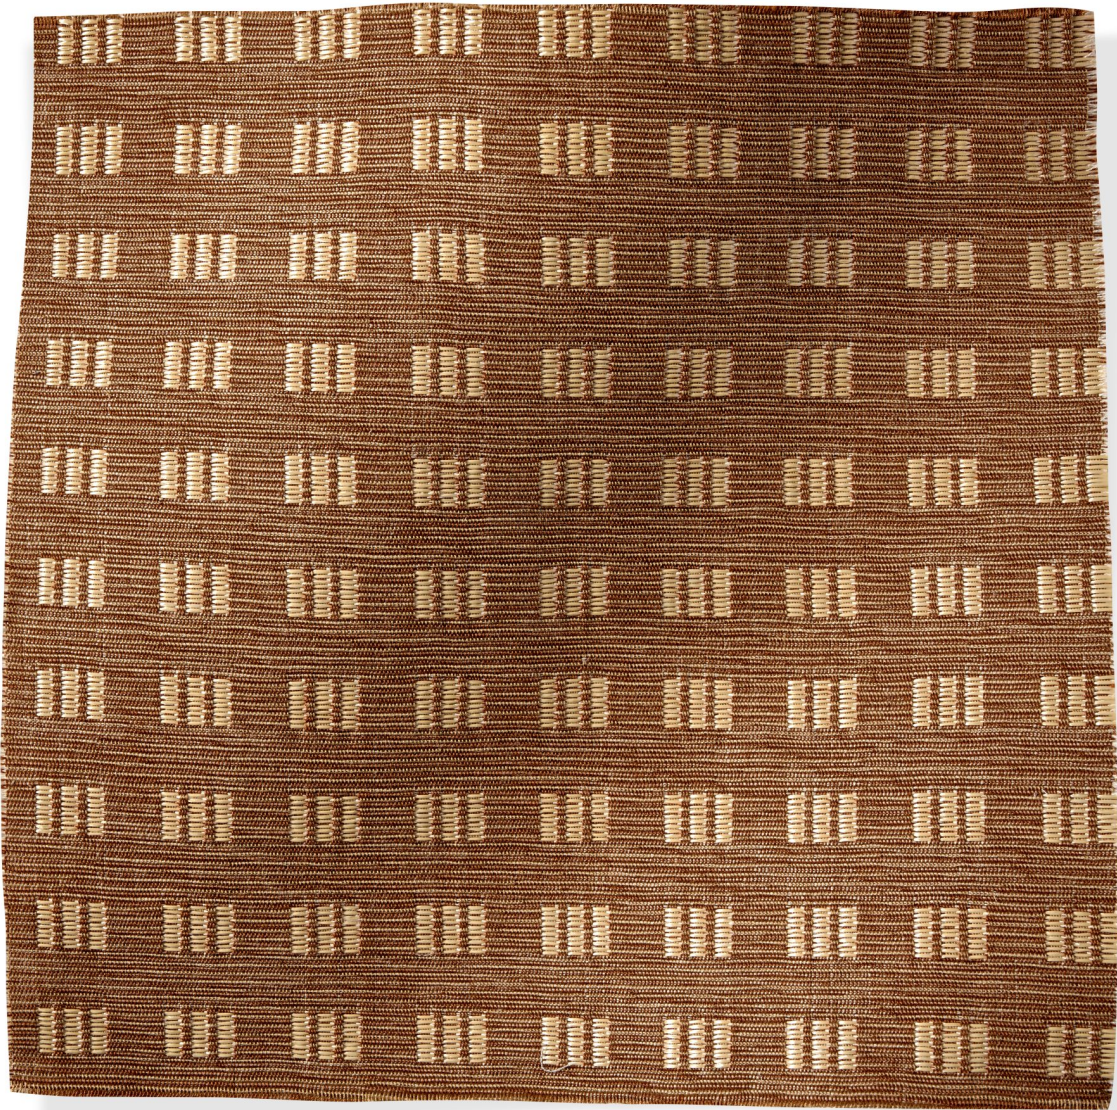

ROSE TARLOW

MELROSE HOUSE

Kolda Rye

425 N Robertson Blvd
Los Angeles, California 90048

Kolda Rye

2363/01

- 65% Cotton 35% Raffia
- 54" Wide
- Repeat V 1 3/16" H 1 3/16"
- Martindale 25,000 cycles
- Hand spun, hand-dyed, hand woven. Dye lots may vary, please request a cutting for approval order.