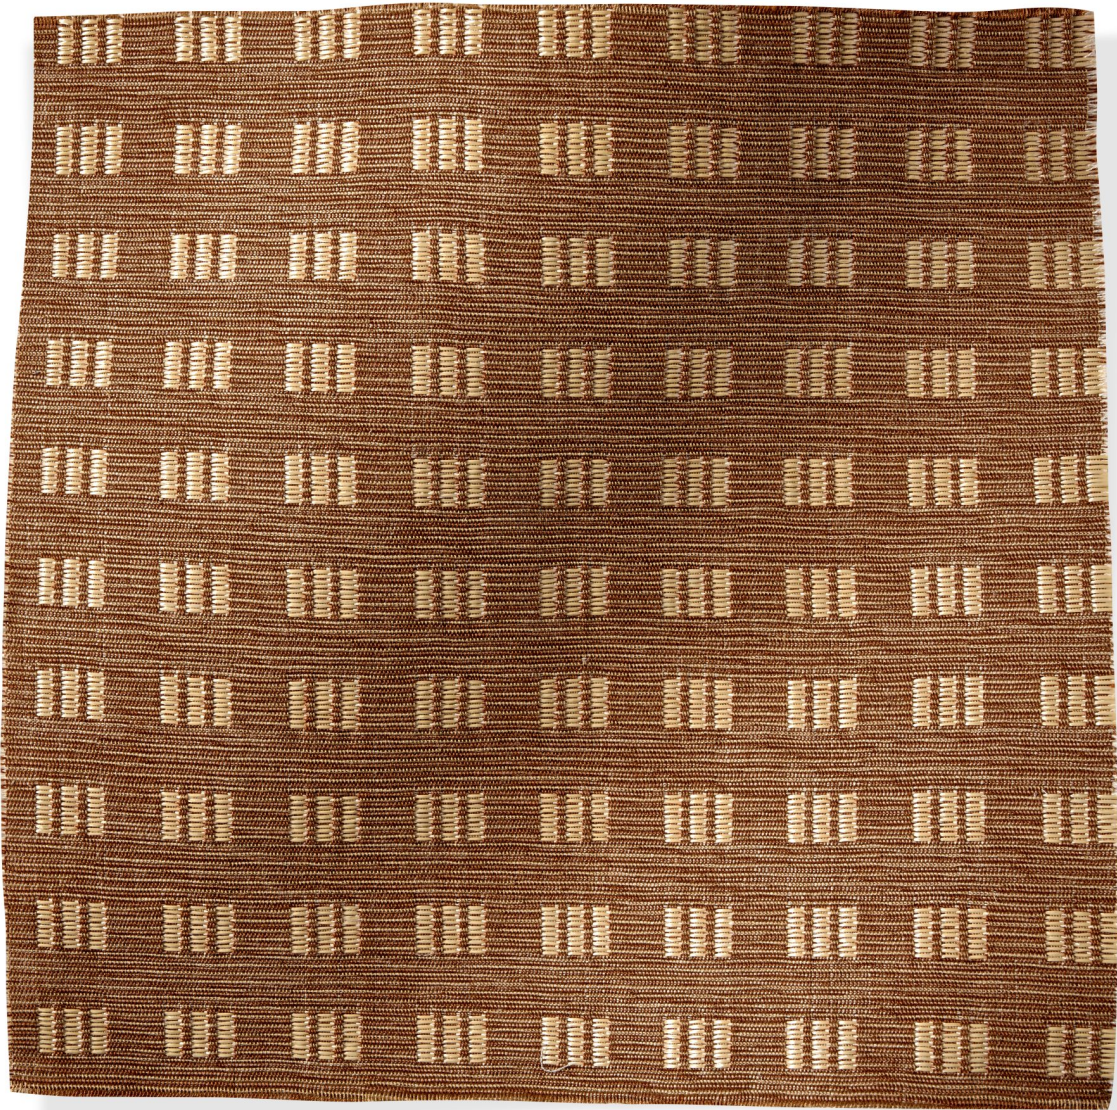

# ROSE TARLOW

MELROSE HOUSE

Kolda Rye

425 N Robertson Blvd  
Los Angeles, California 90048

# Kolda Rye

2363/01

- 65% Cotton 35% Raffia
- 54" Wide
- Repeat V 1 3/16" H 1 3/16"
- Martindale 25,000 cycles
- Hand spun, hand-dyed, hand woven. Dye lots may vary, please request a cutting for approval order.