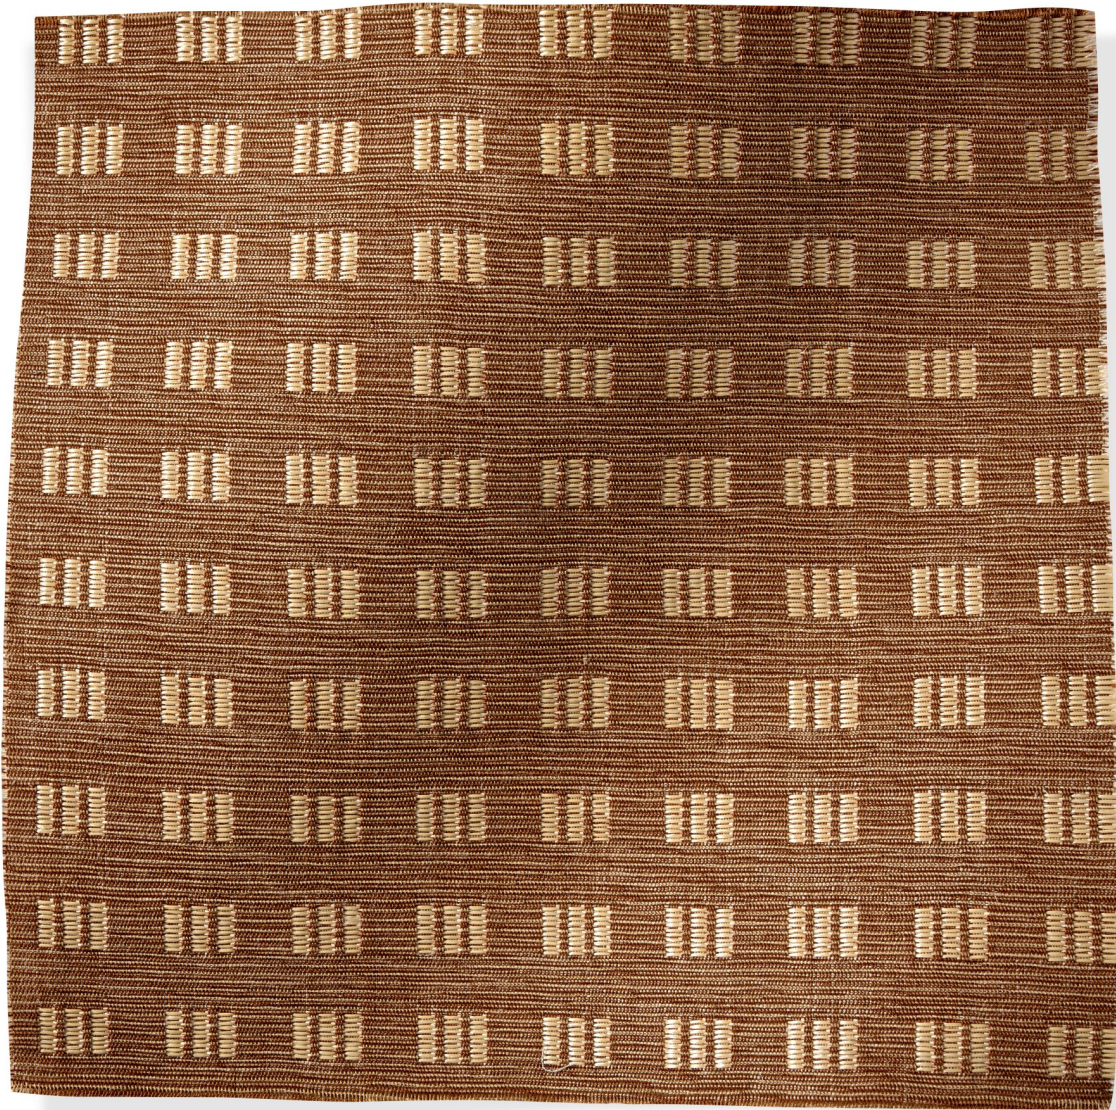

ROSE TARLOW

MELROSE HOUSE

Kolda Rye

425 N Robertson Blvd
Los Angeles, California 90048

Kolda Rye

2363/01

- 65% Cotton 35% Raffia
- 54" Wide
- Repeat V 1 3/16" H 1 3/16"
- Martindale 25,000 cycles
- Hand spun, hand-dyed, hand woven. Dye lots may vary, please request a cutting for approval order.