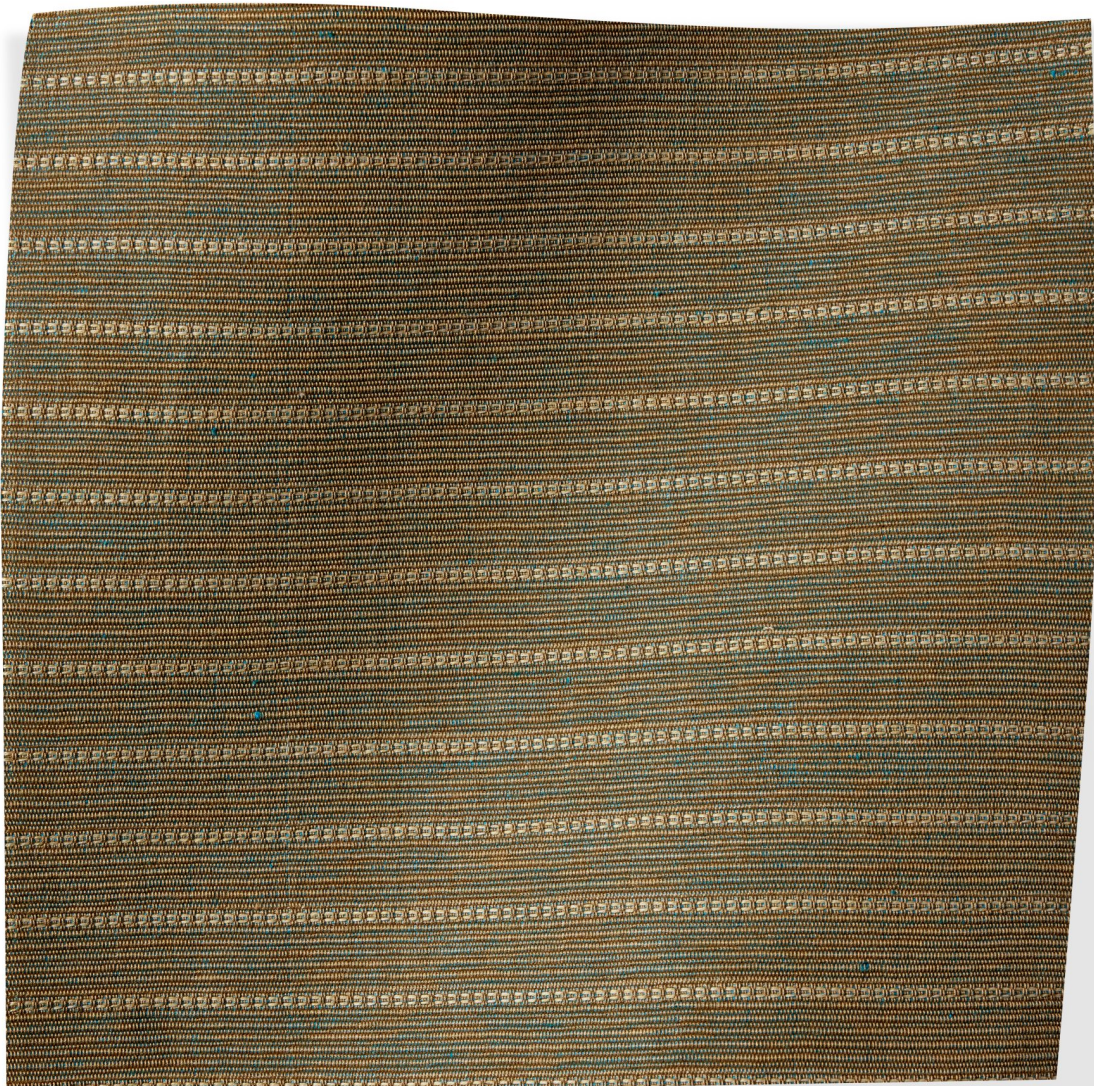

ROSE TARLOW

MELROSE HOUSE

Koba Sahara Blue Iridescence

425 N Robertson Blvd
Los Angeles, California 90048

Koba Sahara Blue Iridescence

2352/01

- 100% Cotton
- 54" Wide
- Repeat V 3/4"
- Martindale 25,000 cycles
- Hand Spun, hand dyed, hand woven. Dye lots may vary, please request a cutting for approval.