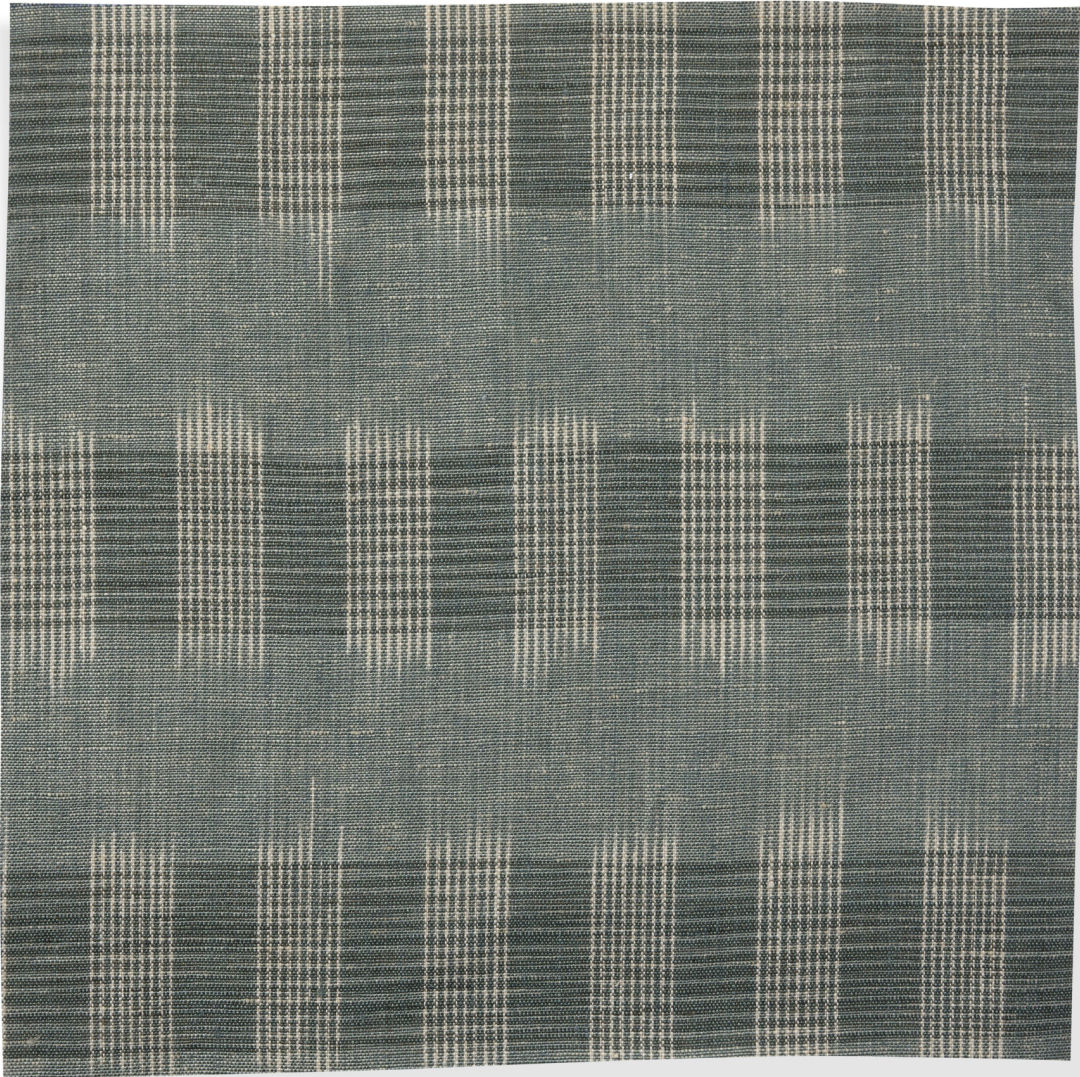

ROSE TARLOW

MELROSE HOUSE

Kasuri Kousa

425 N Robertson Blvd  
Los Angeles, California 90048

# Kasuri Kousa

2424/06

- 100% Linen
- Wide 50"
- Repeat V 7 1/2" H 1 1/2"
- Hand dyed, hand woven. Due to the unique dying and weaving process expect variation in ikat placement and straightness of horizontal stripe. No two yards will ever be alike.