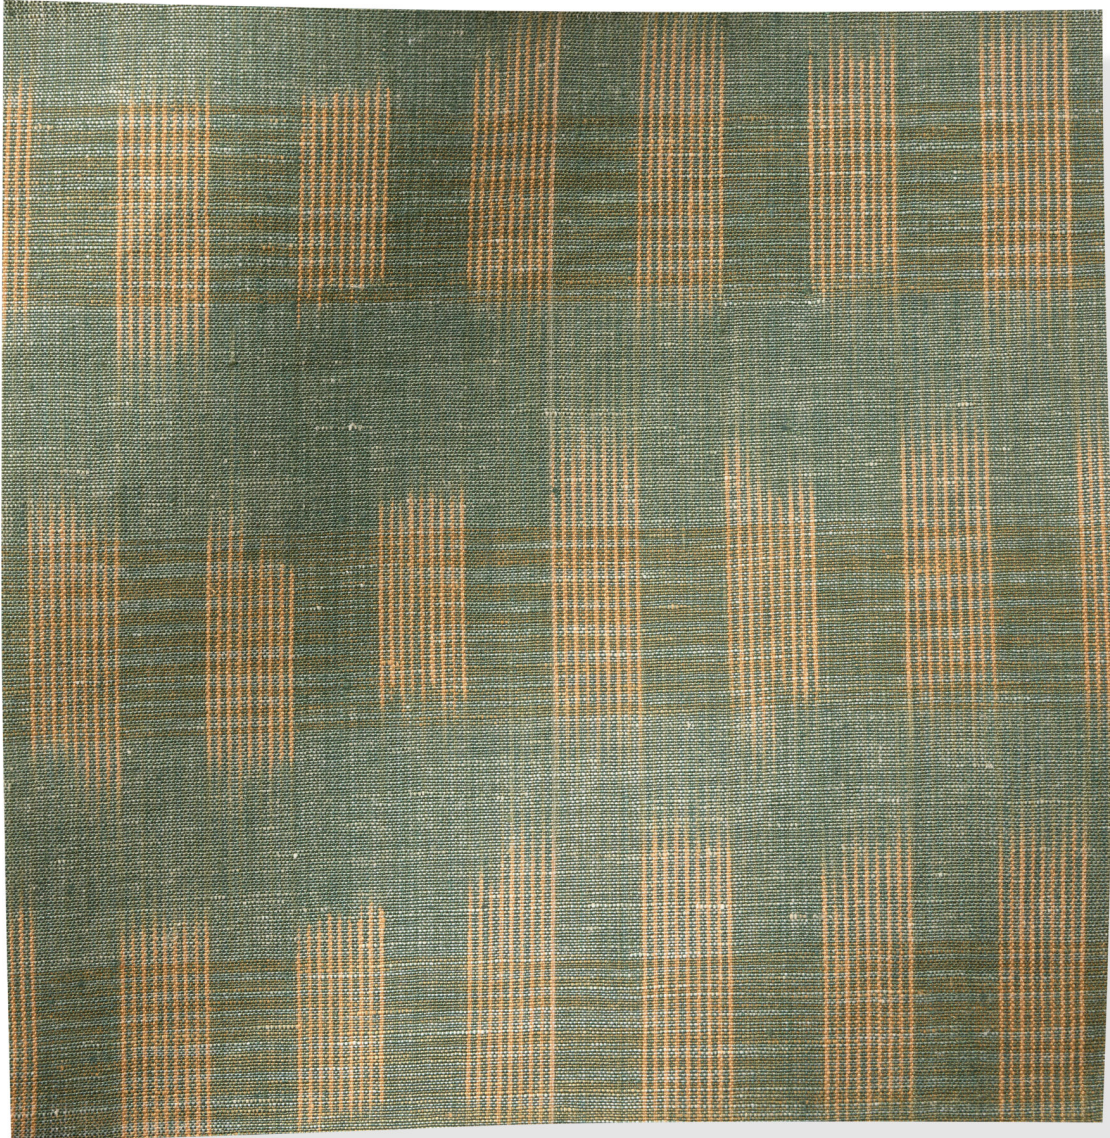

ROSE TARLOW

MELROSE HOUSE

Kasuri Juniper

425 N Robertson Blvd
Los Angeles, California 90048

Kasuri Juniper

2424/07

- 100% Linen
- Wide 50"
- Repeat V 7 1/2" H 1 1/2"
- Hand dyed, hand woven. Due to the unique dying and weaving process expect variation in ikat placement and straightness of horizontal stripe. No two yards will ever be alike.