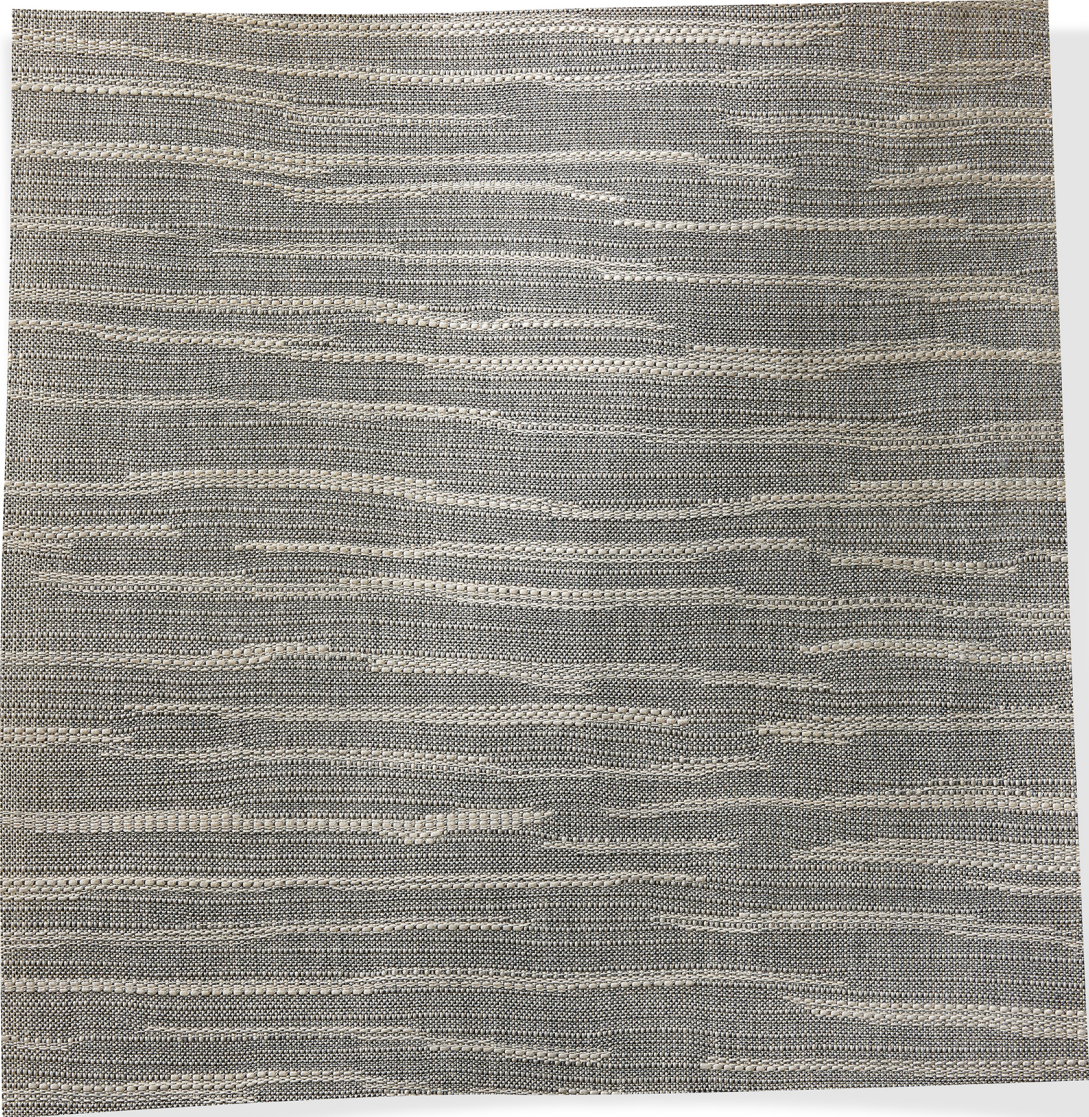

ROSE TARLOW

MELROSE HOUSE

FJORD Sker (outdoor)

425 N Robertson Blvd
Los Angeles, California 90048

FJORD Sker (outdoor)

2943/01

- 100% Solution Dyed Acrylic
- Width 55"
- Repeat V 11" H 14 1/4"
- Wyzenbeek 20,000 double rubs