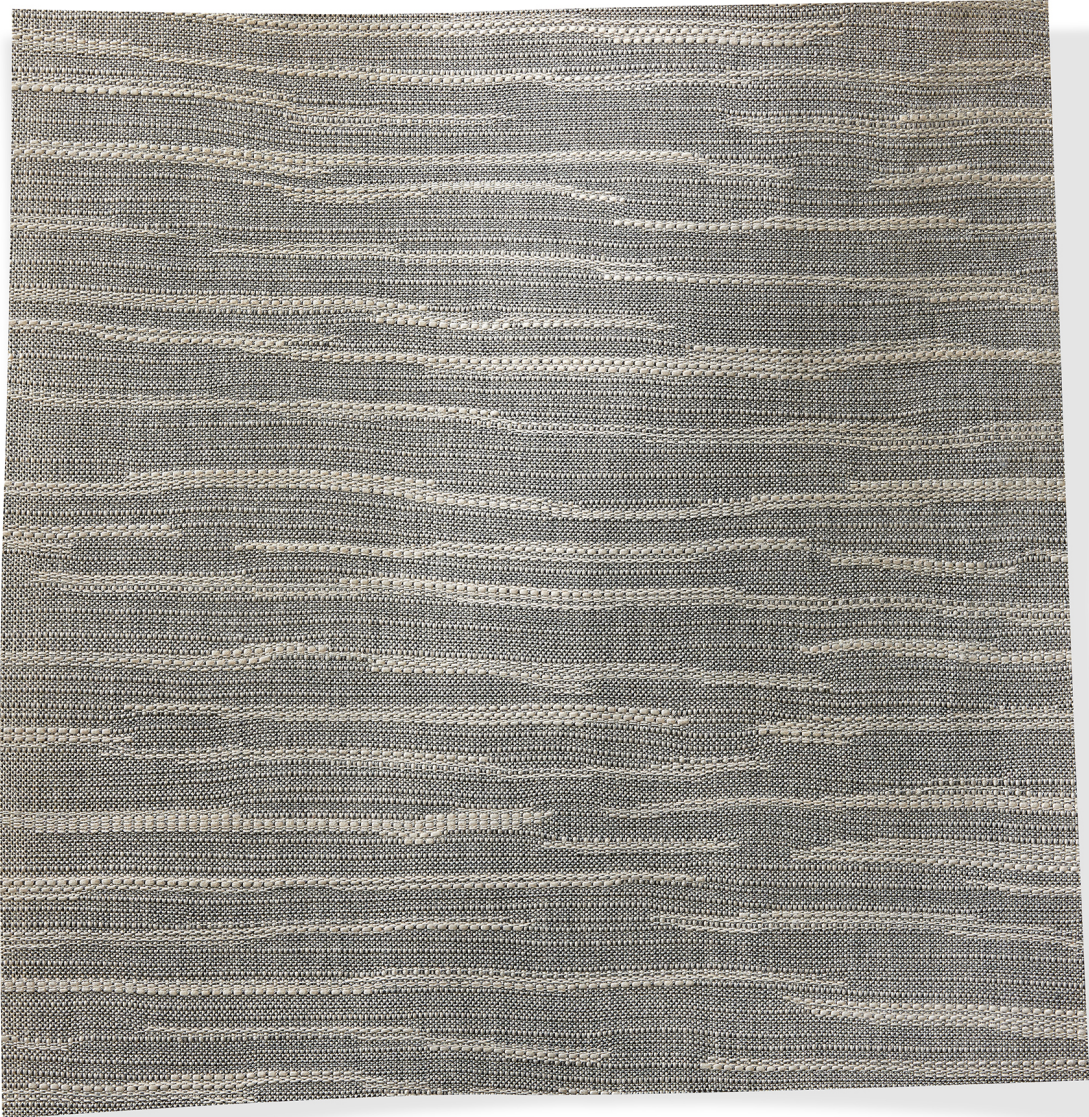

ROSE TARLOW

MELROSE HOUSE

FJORD Sker (outdoor)

425 N Robertson Blvd  
Los Angeles, California 90048

## FJORD Sker (outdoor)

2943/01

- 100% Solution Dyed Acrylic
- Width 55"
- Repeat V 11" H 14 1/4"
- Wyzenbeek 20,000 double rubs