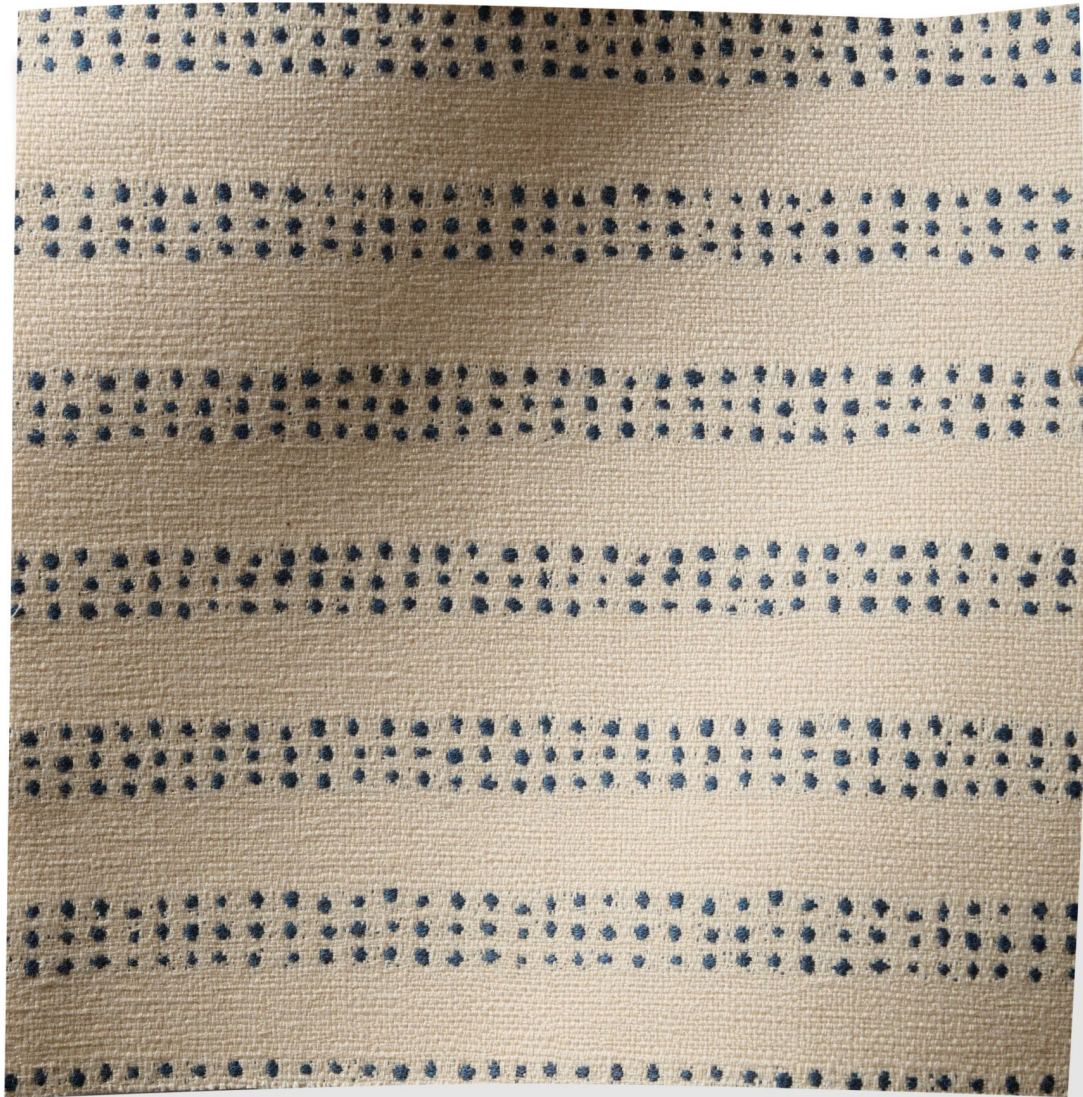

ROSE TARLOW

MELROSE HOUSE

ÉTOILE Nocturnal (outdoor)

425 N Robertson Blvd
Los Angeles, California 90048

ÉTOILE Nocturnal (outdoor)

2946/03

- 99.5% Solution Dyed Acrylic, .5% Polyester
- 54" Wide
- Repeat V 12 1/4" H 3 1/2"
- Wyzenbeek 42,500 double rubs