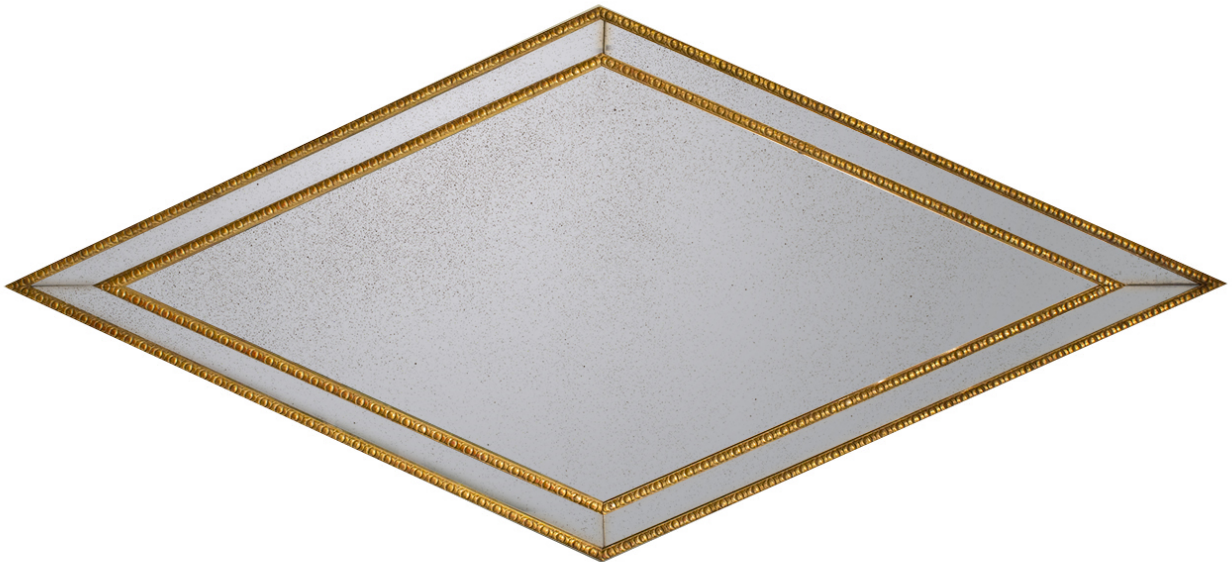

ROSE TARLOW

MELROSE HOUSE

Diamond Mirror

425 N Robertson Blvd  
Los Angeles, California 90048

## Diamond Mirror

MR-8100

Material: Wood

Finish: Gold Gilt

Dimensions: 72" W x 32" H

Antiqued mirror in diamond shape.