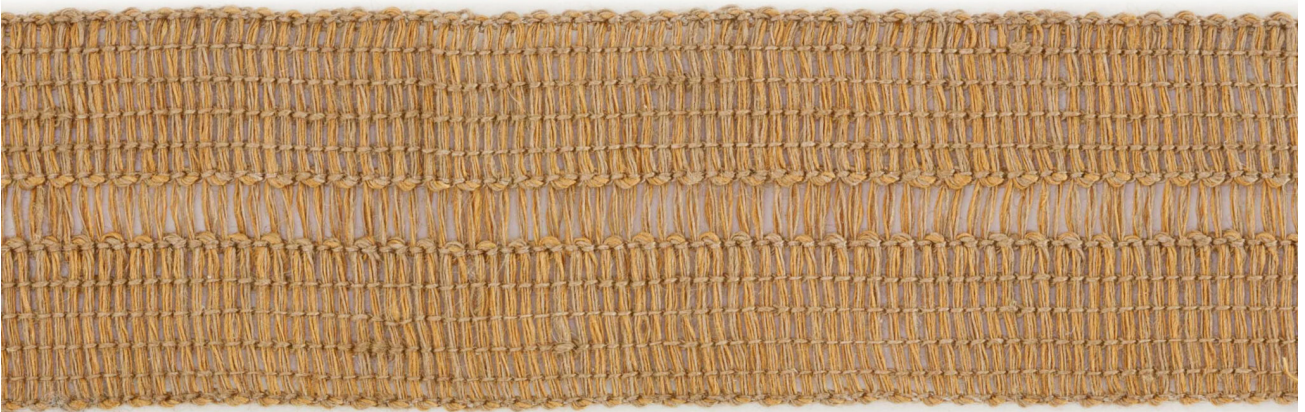

ROSE TARLOW

MELROSE HOUSE

Derby Tape Tiger's Eye

425 N Robertson Blvd
Los Angeles, California 90048

Derby Tape Tiger's Eye

6006/06

- 100% Linen
- 1-1/4" Border Tape