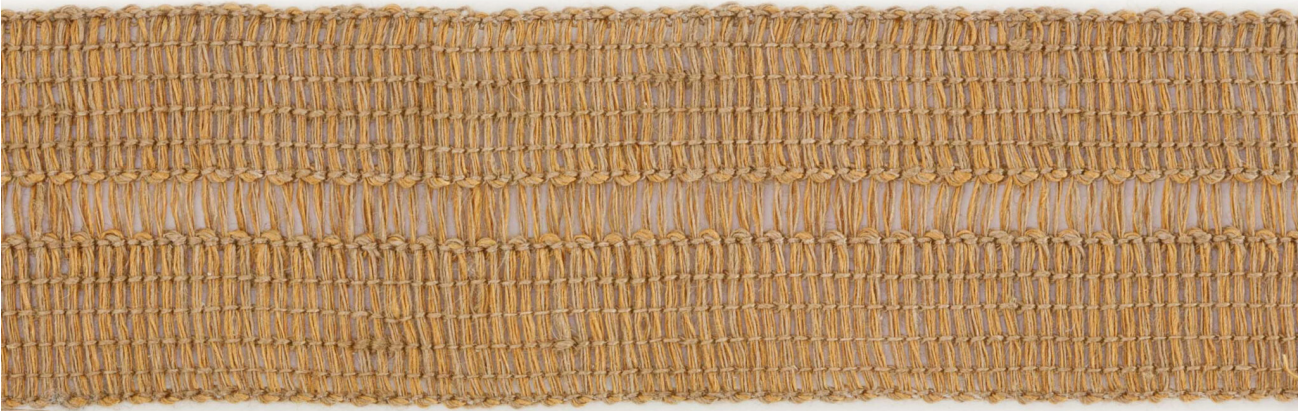

ROSE TARLOW

MELROSE HOUSE

Derby Tape Tiger's Eye

425 N Robertson Blvd
Los Angeles, California 90048

Derby Tape Tiger's Eye

6006/06

- 100% Linen
- 1-1/4" Border Tape