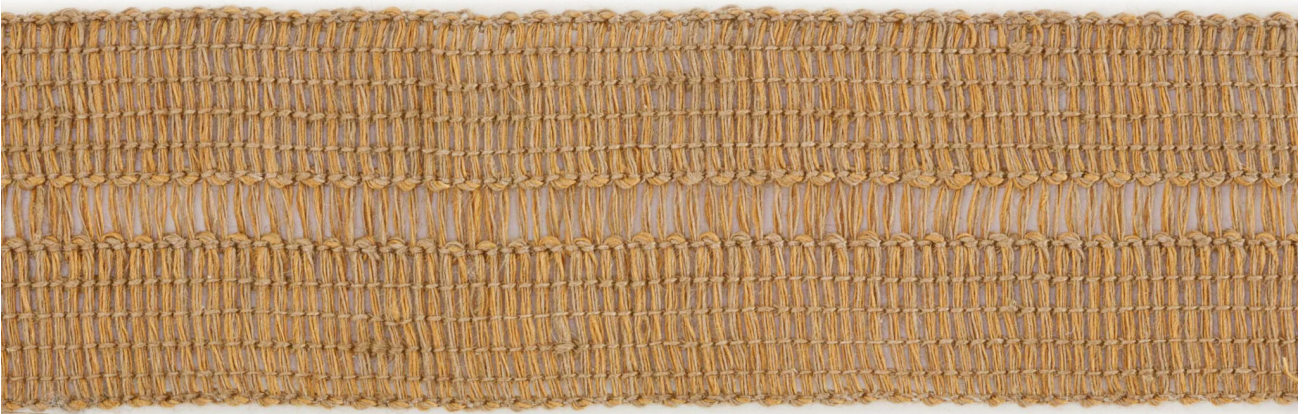

ROSE TARLOW

MELROSE HOUSE

Derby Tape Tiger's Eye

425 N Robertson Blvd
Los Angeles, California 90048

Derby Tape Tiger's Eye

6006/06

- 100% Linen
- 1-1/4" Border Tape