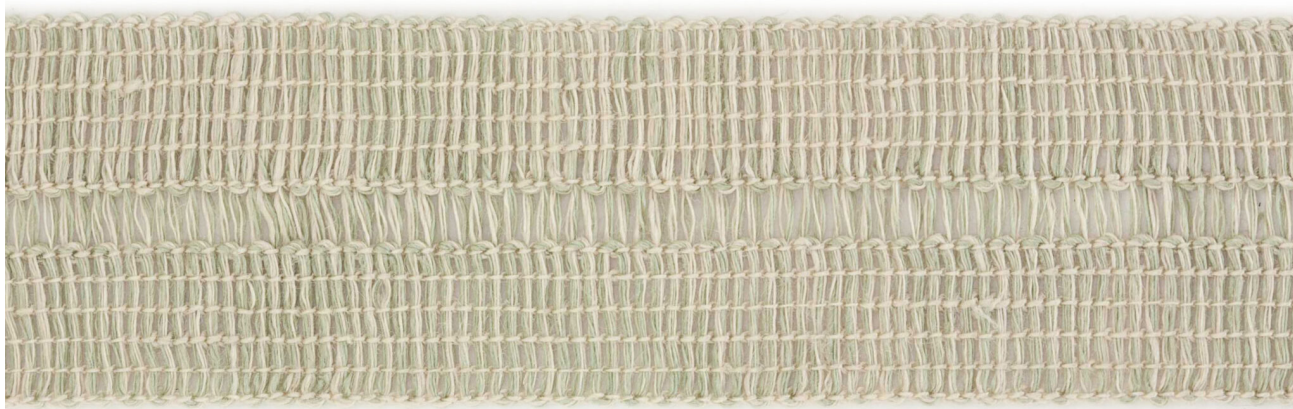

ROSE TARLOW

MELROSE HOUSE

Derby Tape Mochi

425 N Robertson Blvd  
Los Angeles, California 90048

## Derby Tape Mochi

6006/18

- 100% Linen
- 1-1/4" Border Tape