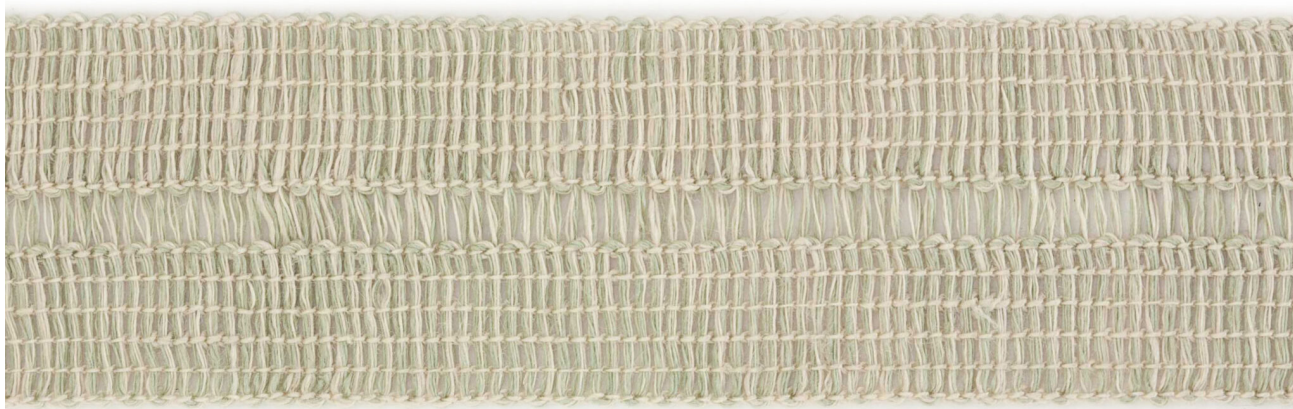

ROSE TARLOW

MELROSE HOUSE

Derby Tape Mochi

425 N Robertson Blvd
Los Angeles, California 90048

Derby Tape Mochi

6006/18

- 100% Linen
- 1-1/4" Border Tape