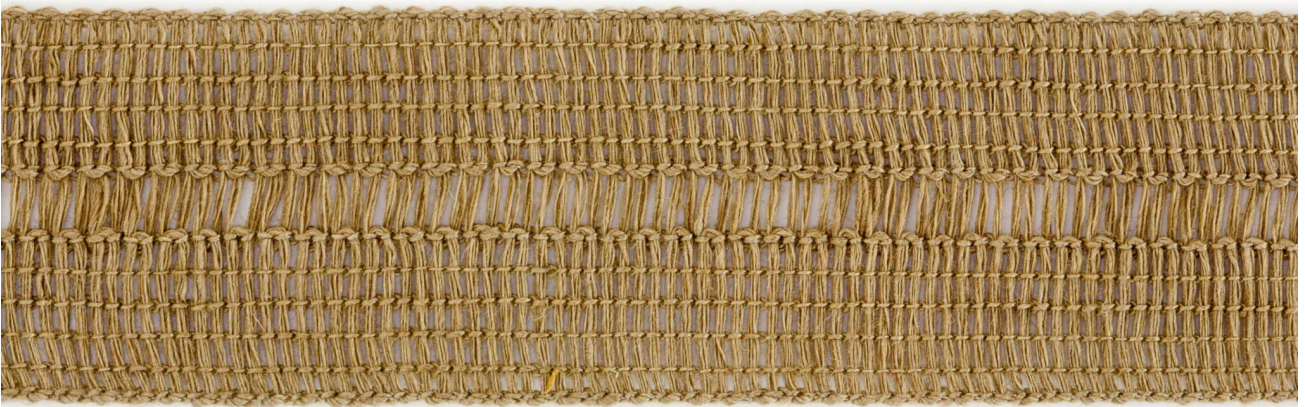

ROSE TARLOW

MELROSE HOUSE

Derby Tape Brass Monocle

425 N Robertson Blvd
Los Angeles, California 90048

Derby Tape Brass Monocle

6006/12

- 100% Linen
- 1-1/4" Border Tape