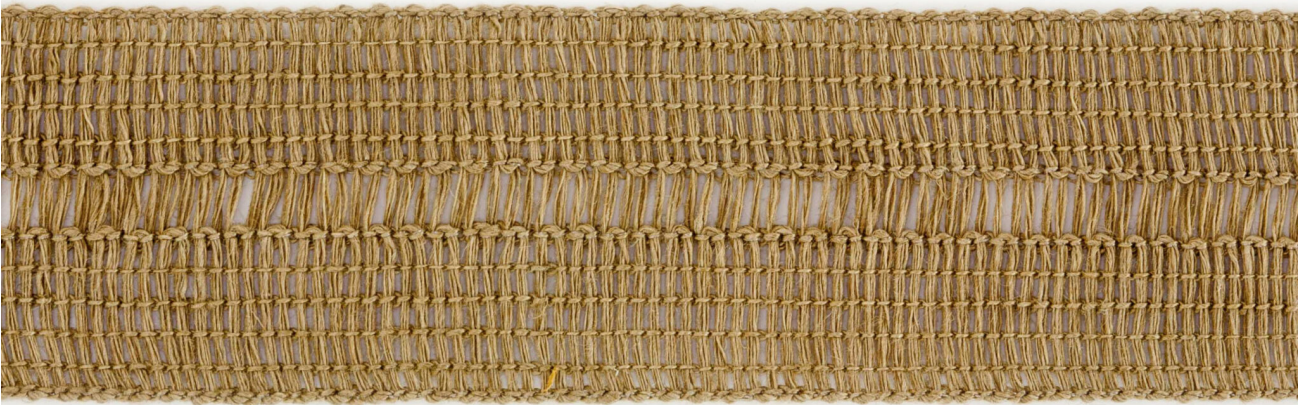

ROSE TARLOW

MELROSE HOUSE

Derby Tape Brass Monocle

425 N Robertson Blvd  
Los Angeles, California 90048

## Derby Tape Brass Monocle

6006/12

- 100% Linen
- 1-1/4" Border Tape