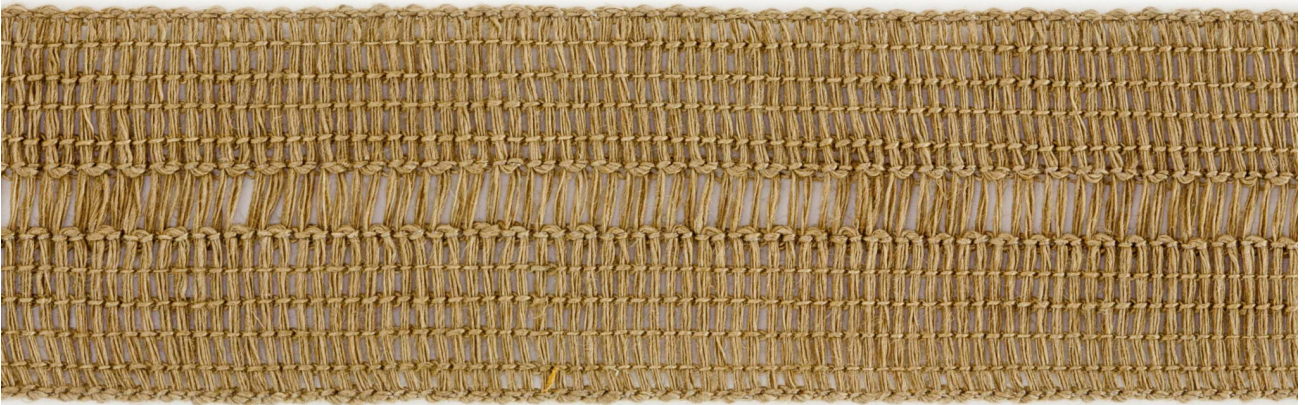

ROSE TARLOW

MELROSE HOUSE

Derby Tape Brass Monocle

425 N Robertson Blvd
Los Angeles, California 90048

Derby Tape Brass Monocle

6006/12

- 100% Linen
- 1-1/4" Border Tape