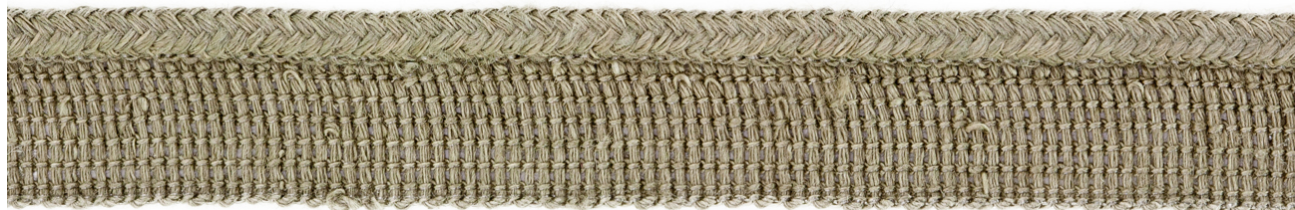

ROSE TARLOW

MELROSE HOUSE

Derby Cord Thicket

425 N Robertson Blvd
Los Angeles, California 90048

Derby Cord Thicket

6007/13

- 100% Linen
- 1/8" Lip Cord