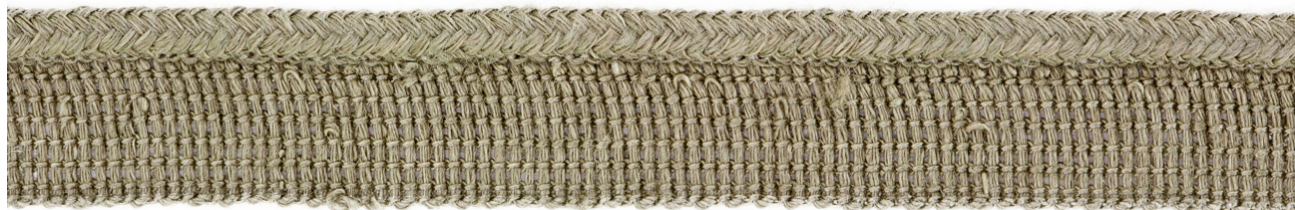

ROSE TARLOW

MELROSE HOUSE

Derby Cord Thicket

425 N Robertson Blvd  
Los Angeles, California 90048

## Derby Cord Thicket

6007/13

- 100% Linen
- 1/8" Lip Cord