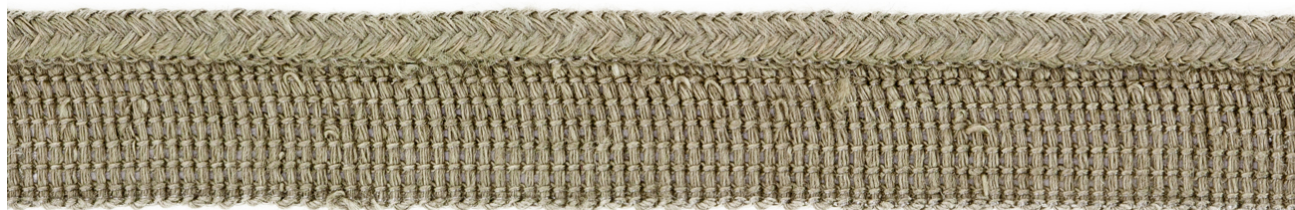

ROSE TARLOW

MELROSE HOUSE

Derby Cord Thicket

425 N Robertson Blvd
Los Angeles, California 90048

Derby Cord Thicket

6007/13

- 100% Linen
- 1/8" Lip Cord