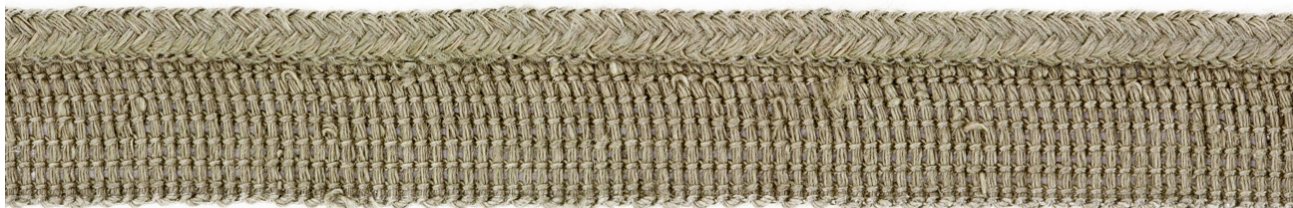

ROSE TARLOW

MELROSE HOUSE

Derby Cord Thicket

425 N Robertson Blvd
Los Angeles, California 90048

Derby Cord Thicket

6007/13

- 100% Linen
- 1/8" Lip Cord