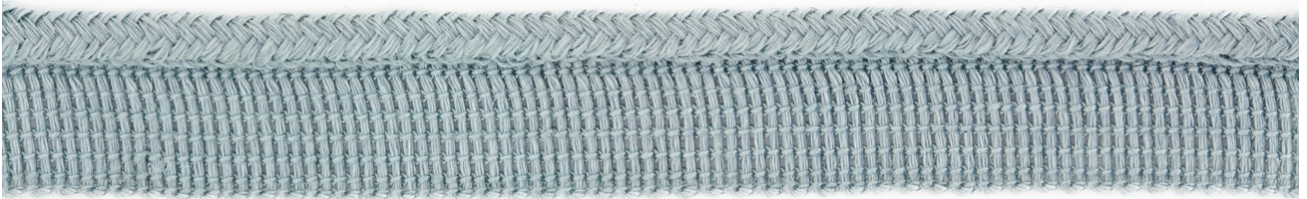

ROSE TARLOW

MELROSE HOUSE

Derby Cord Sea

425 N Robertson Blvd
Los Angeles, California 90048

Derby Cord Sea

6007/16

- 100% Linen
- 1/8" Lip Cord