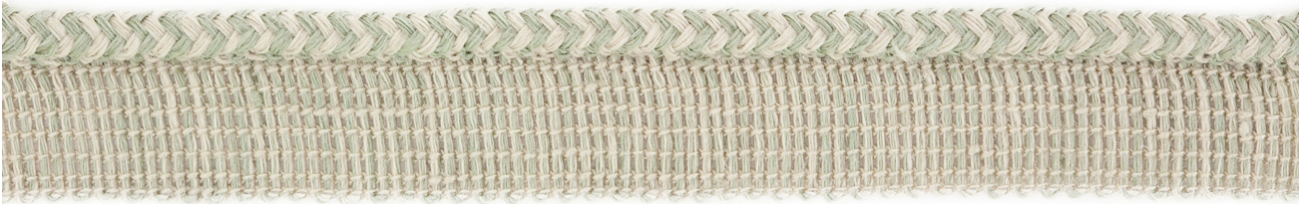

ROSE TARLOW

MELROSE HOUSE

Derby Cord Mochi

425 N Robertson Blvd  
Los Angeles, California 90048

# Derby Cord Mochi

6007/18

- 100% Linen
- 1/8" Lip Cord