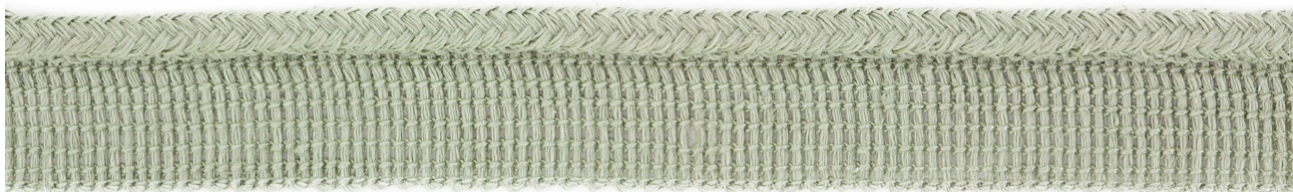

ROSE TARLOW

MELROSE HOUSE

Derby Cord Griffon

425 N Robertson Blvd
Los Angeles, California 90048

Derby Cord Griffon

6007/17

- 100% Linen
- 1/8" Lip Cord