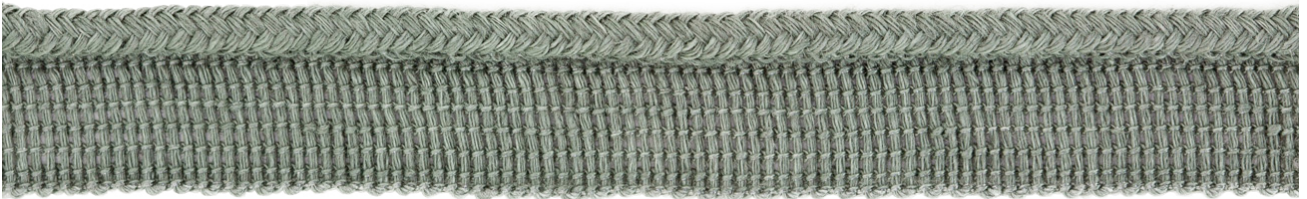

ROSE TARLOW

MELROSE HOUSE

Derby Cord Flannel

425 N Robertson Blvd  
Los Angeles, California 90048

# Derby Cord Flannel

6007/15

- 100% Linen
- 1/8" Lip Cord