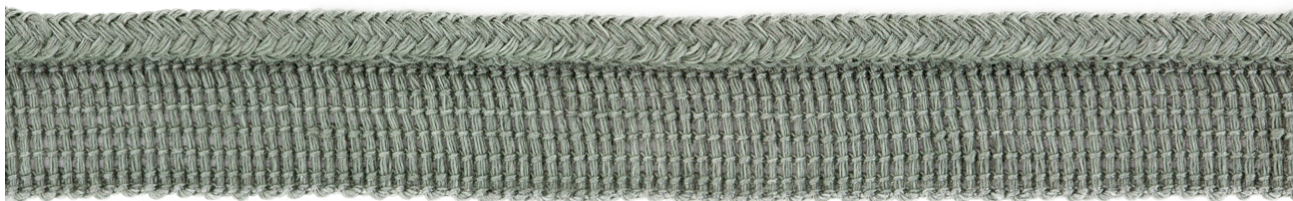

ROSE TARLOW

MELROSE HOUSE

Derby Cord Flannel

425 N Robertson Blvd
Los Angeles, California 90048

Derby Cord Flannel

6007/15

- 100% Linen
- 1/8" Lip Cord