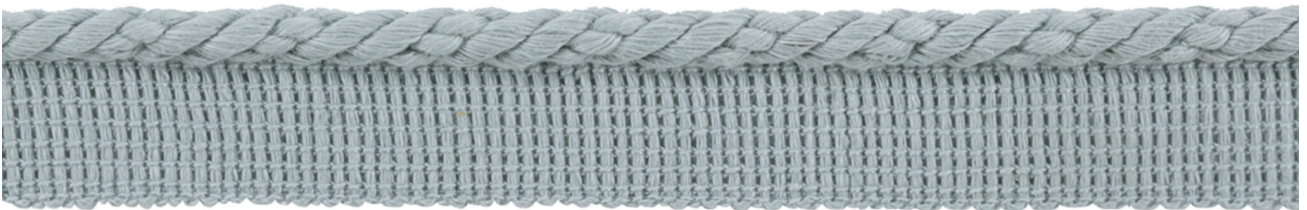

ROSE TARLOW

MELROSE HOUSE

Derby Cable Sea

425 N Robertson Blvd
Los Angeles, California 90048

Derby Cable Sea

6010/16

- 100% Linen
- 1/8" Lip Cord