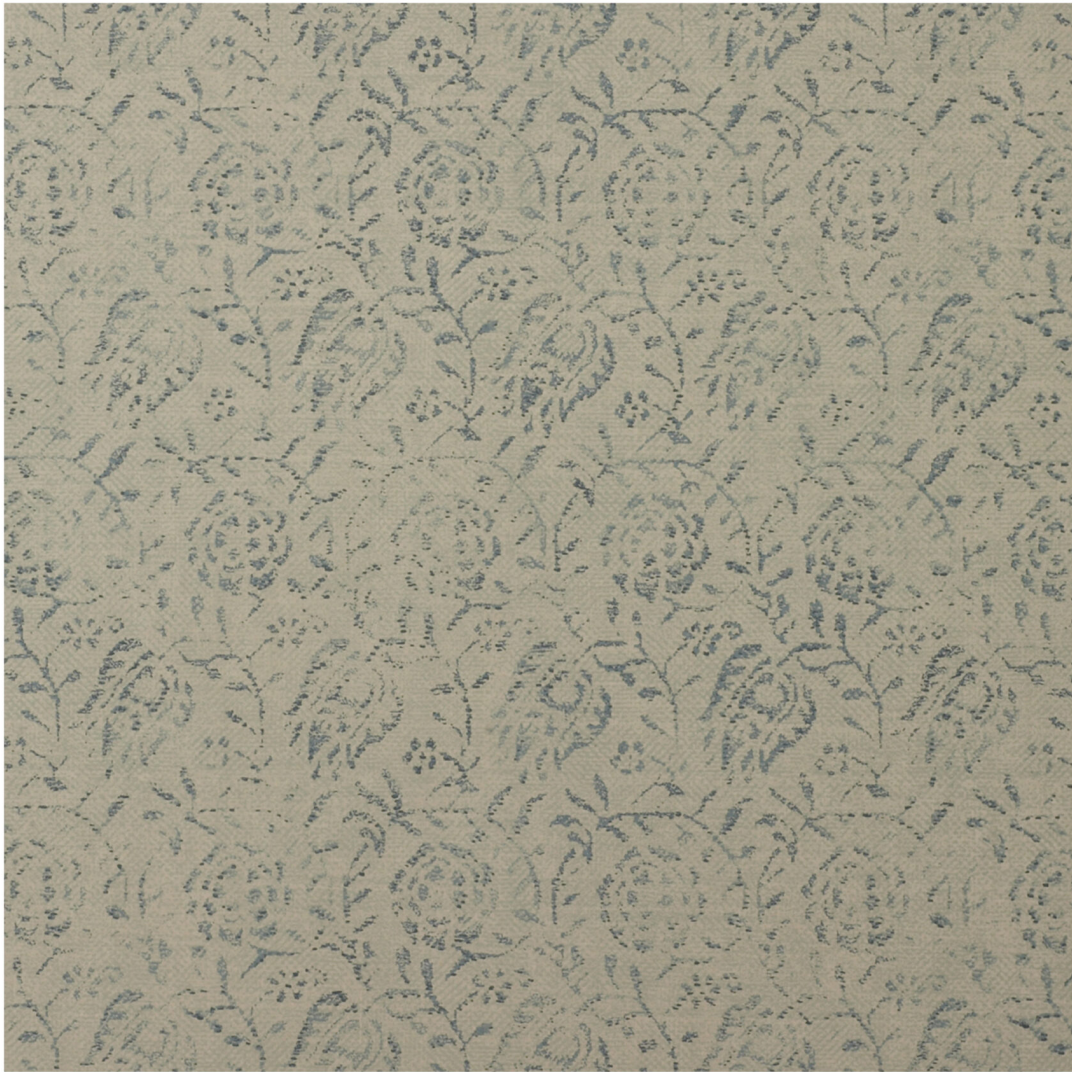

ROSE TARLOW

MELROSE HOUSE

Calais Ming Blue/Sea Mist (wp)

425 N Robertson Blvd
Los Angeles, California 90048

Calais Ming Blue/Sea Mist (wp)

4104W/03

- Paper
- 27" Wide
- Repeat V 6" H 3-3/8"
- All screen papers come in continuous lengths up to 30 yards. Dye lots vary. Coordinates with Hemp Linen | 2104 & Fleurette | 2107.