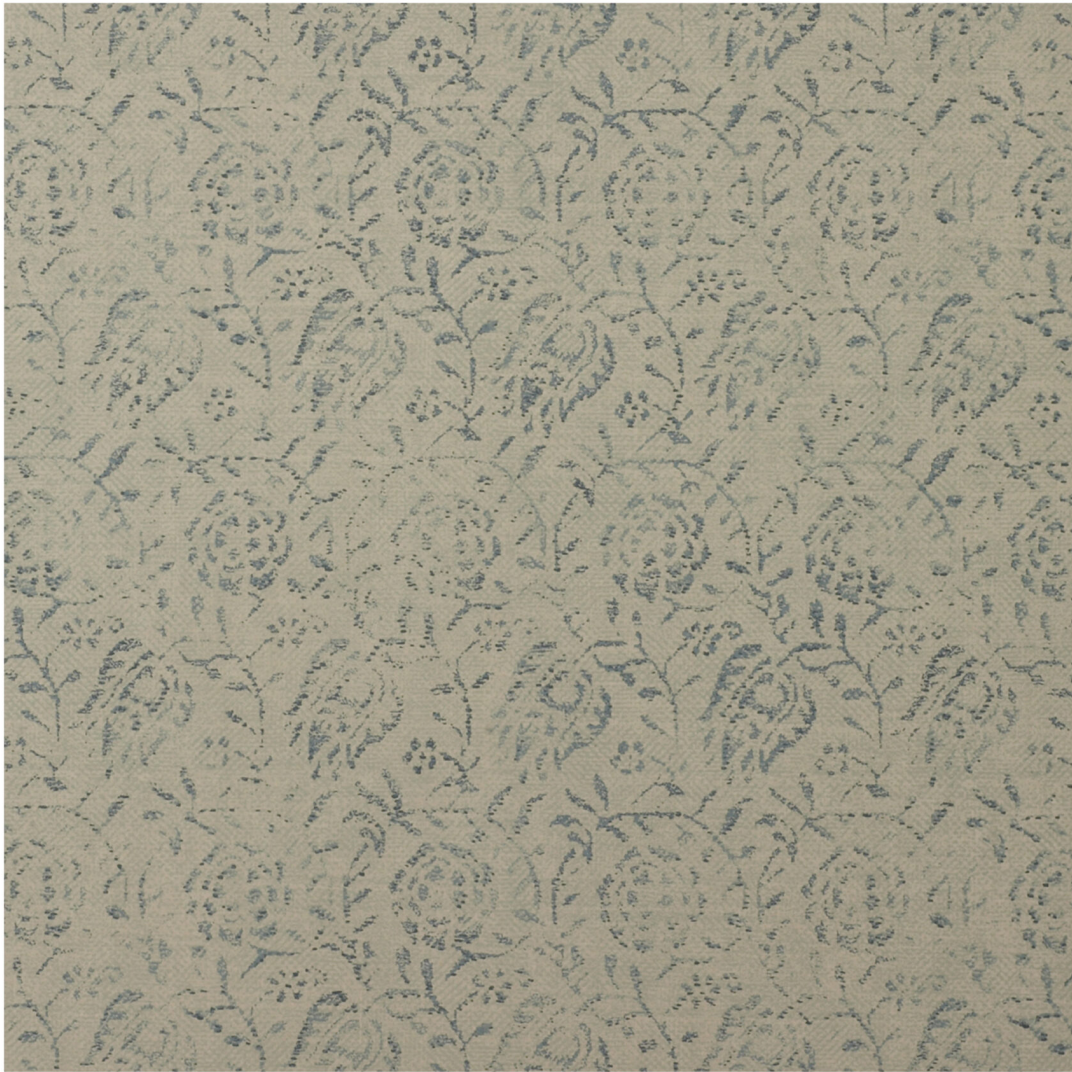

# ROSE TARLOW

MELROSE HOUSE

Calais Ming Blue/Sea Mist (wp)

---

425 N Robertson Blvd  
Los Angeles, California 90048

## Calais Ming Blue/Sea Mist (wp)

4104W/03

- Paper
- 27" Wide
- Repeat V 6" H 3-3/8"
- All screen papers come in continuous lengths up to 30 yards. Dye lots vary. Coordinates with Hemp Linen | 2104 & Fleurette | 2107.