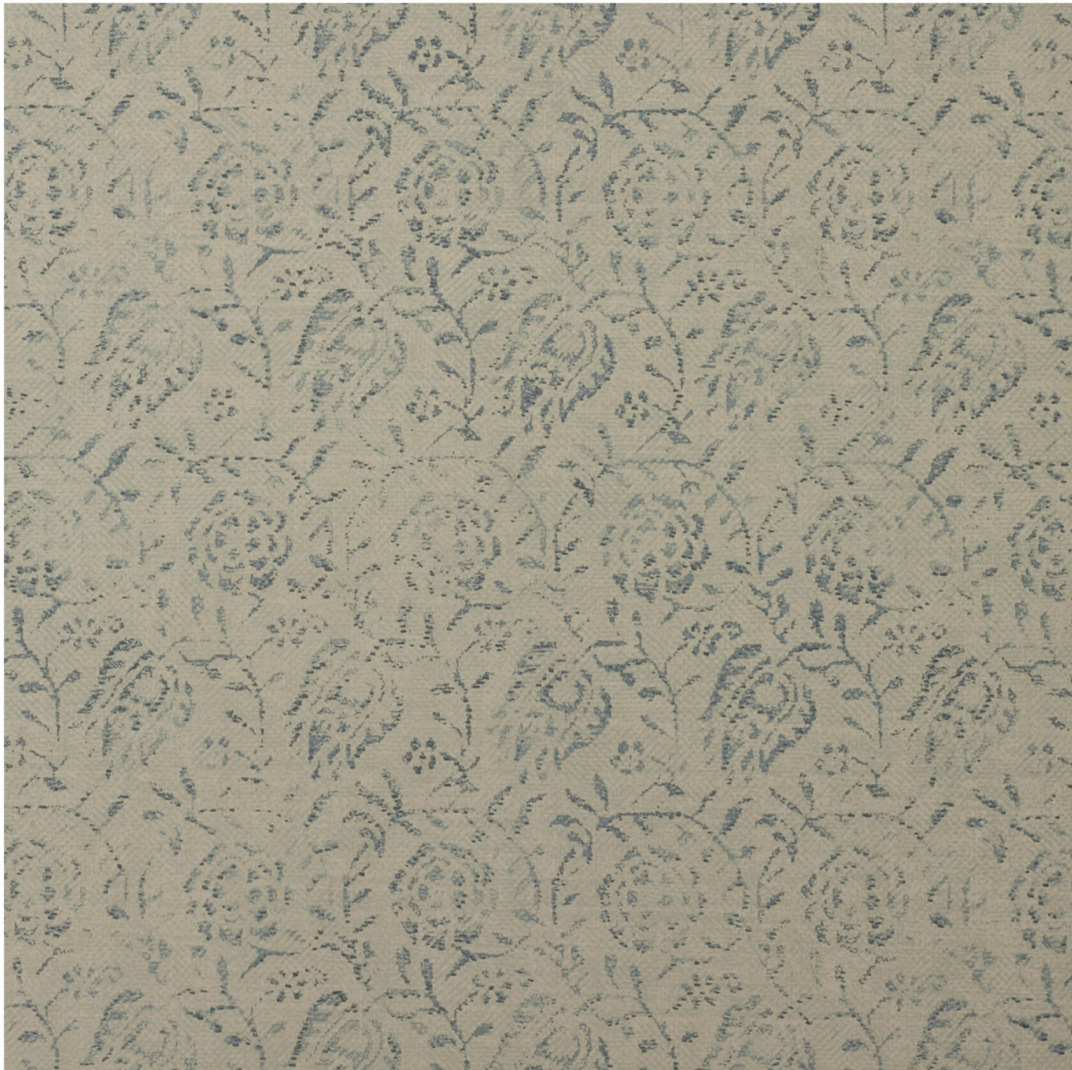

# ROSE TARLOW

MELROSE HOUSE

Calais Ming Blue/Sea Mist (wp)

---

425 N Robertson Blvd  
Los Angeles, California 90048

## Calais Ming Blue/Sea Mist (wp)

4104W/03

- Paper
- 27" Wide
- Repeat V 6" H 3-3/8"
- All screen papers come in continuous lengths up to 30 yards. Dye lots vary. Coordinates with Hemp Linen | 2104 & Fleurette | 2107.