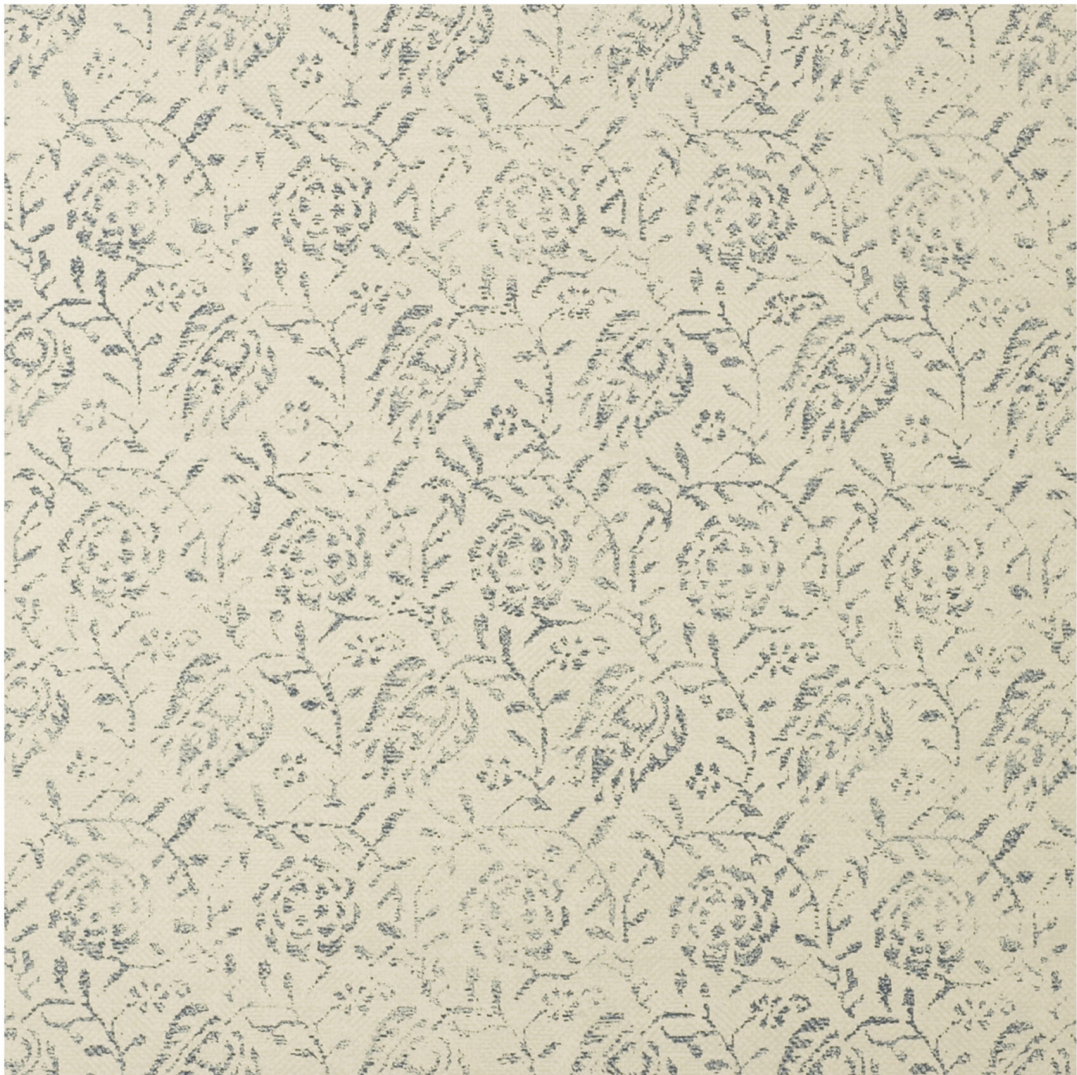

# ROSE TARLOW

MELROSE HOUSE

Calais Baltic/Natural (wp)

425 N Robertson Blvd  
Los Angeles, California 90048

## Calais Baltic/Natural (wp)

4104W/02

- Paper
- 27" Wide
- Repeat V 6" H 3-3/8"
- All screen papers come in continuous lengths up to 30 yards. Dye lots vary. Coordinates with Hemp Linen | 2104 & Fleurette | 2107.