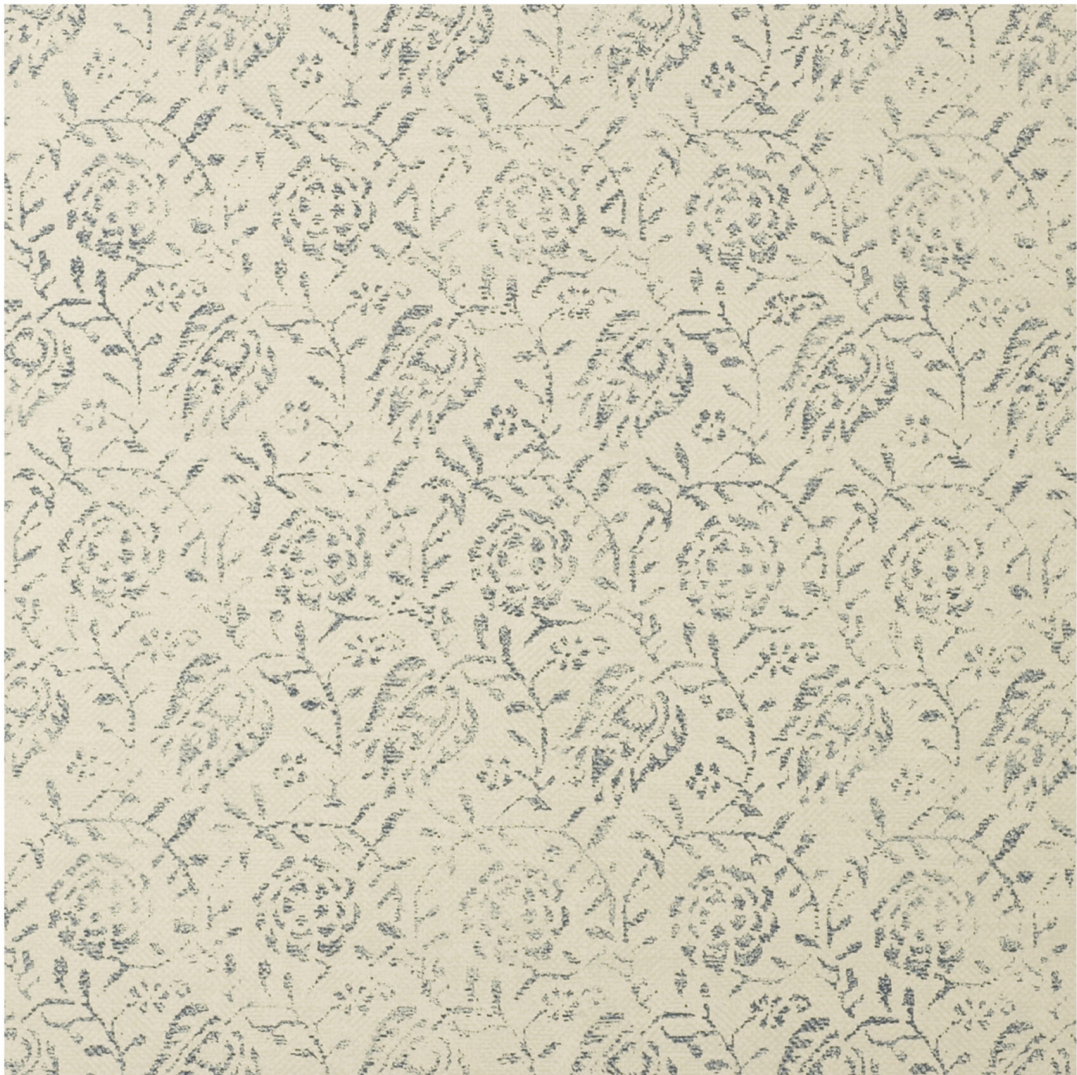

ROSE TARLOW

MELROSE HOUSE

Calais Baltic/Natural (wp)

425 N Robertson Blvd
Los Angeles, California 90048

Calais Baltic/Natural (wp)

4104W/02

- Paper
- 27" Wide
- Repeat V 6" H 3-3/8"
- All screen papers come in continuous lengths up to 30 yards. Dye lots vary. Coordinates with Hemp Linen | 2104 & Fleurette | 2107.