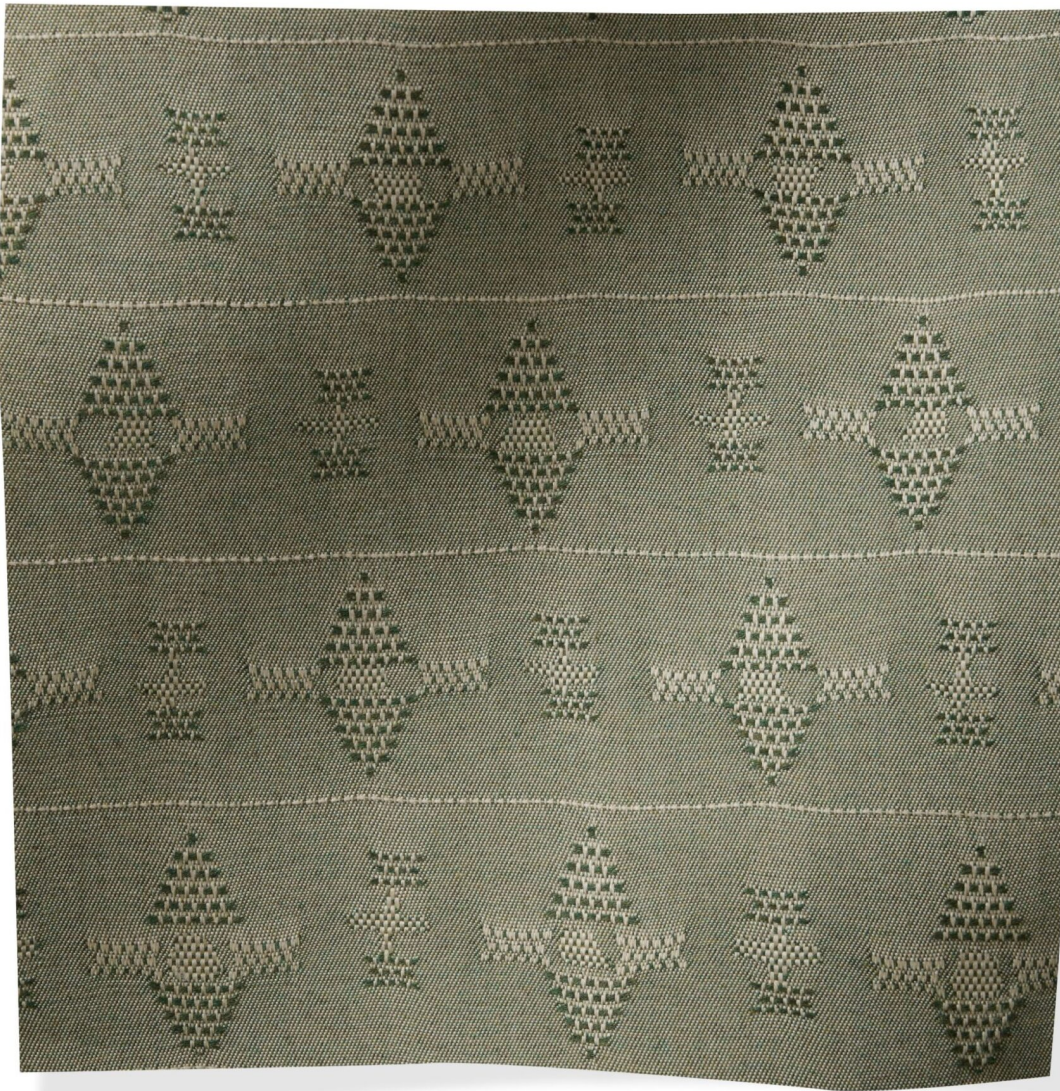

ROSE TARLOW

MELROSE HOUSE

BIJOU Cotinga (outdoor)

425 N Robertson Blvd
Los Angeles, California 90048

BIJOU Cotinga (outdoor)

2951/03

- 100% Solution Dyed Acrylic
- 54" Wide
- Repeat V 9" H 14"
- Wyzenbeek 40,000 double rubs