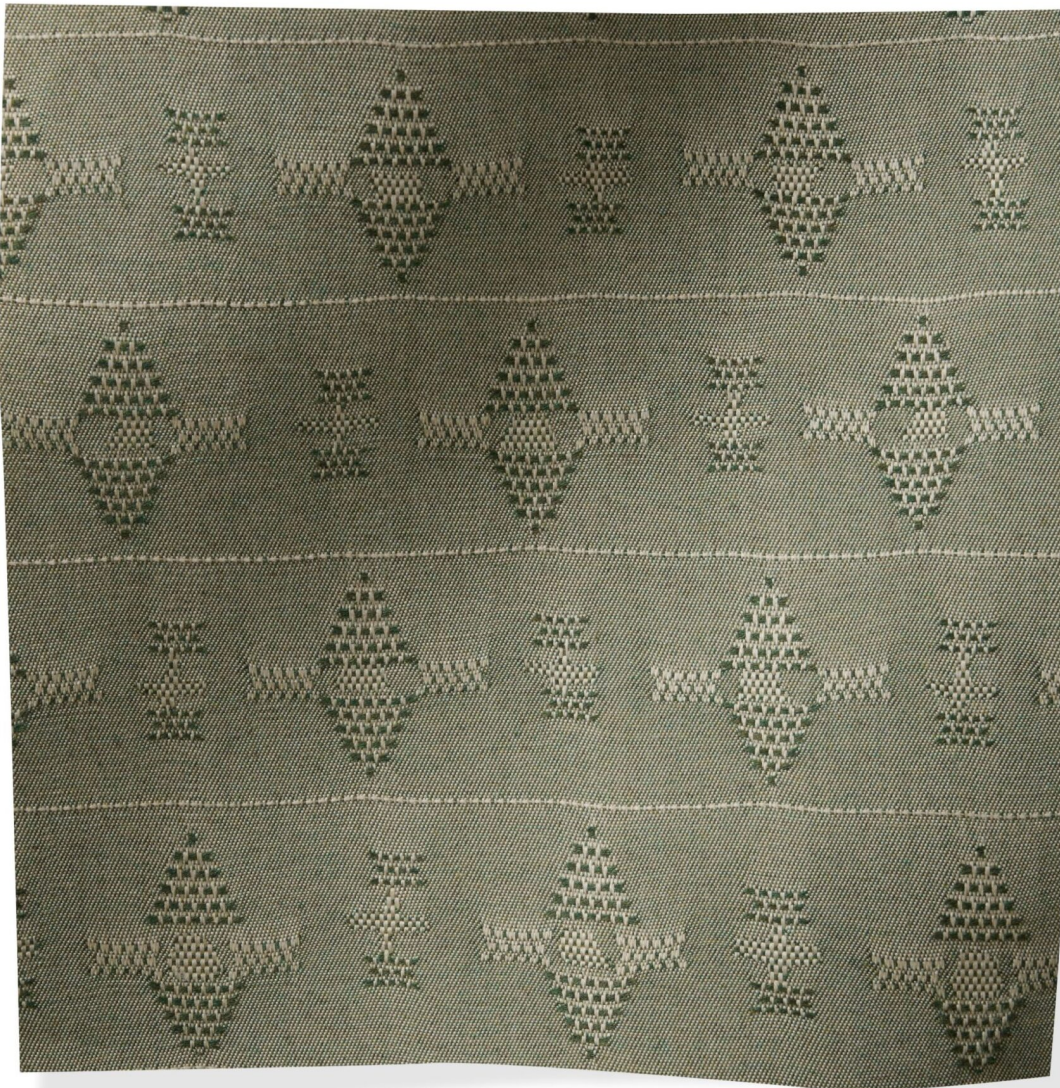

ROSE TARLOW

MELROSE HOUSE

BIJOU Cotinga (outdoor)

425 N Robertson Blvd
Los Angeles, California 90048

BIJOU Cotinga (outdoor)

2951/03

- 100% Solution Dyed Acrylic
- 54" Wide
- Repeat V 9" H 14"
- Wyzenbeek 40,000 double rubs