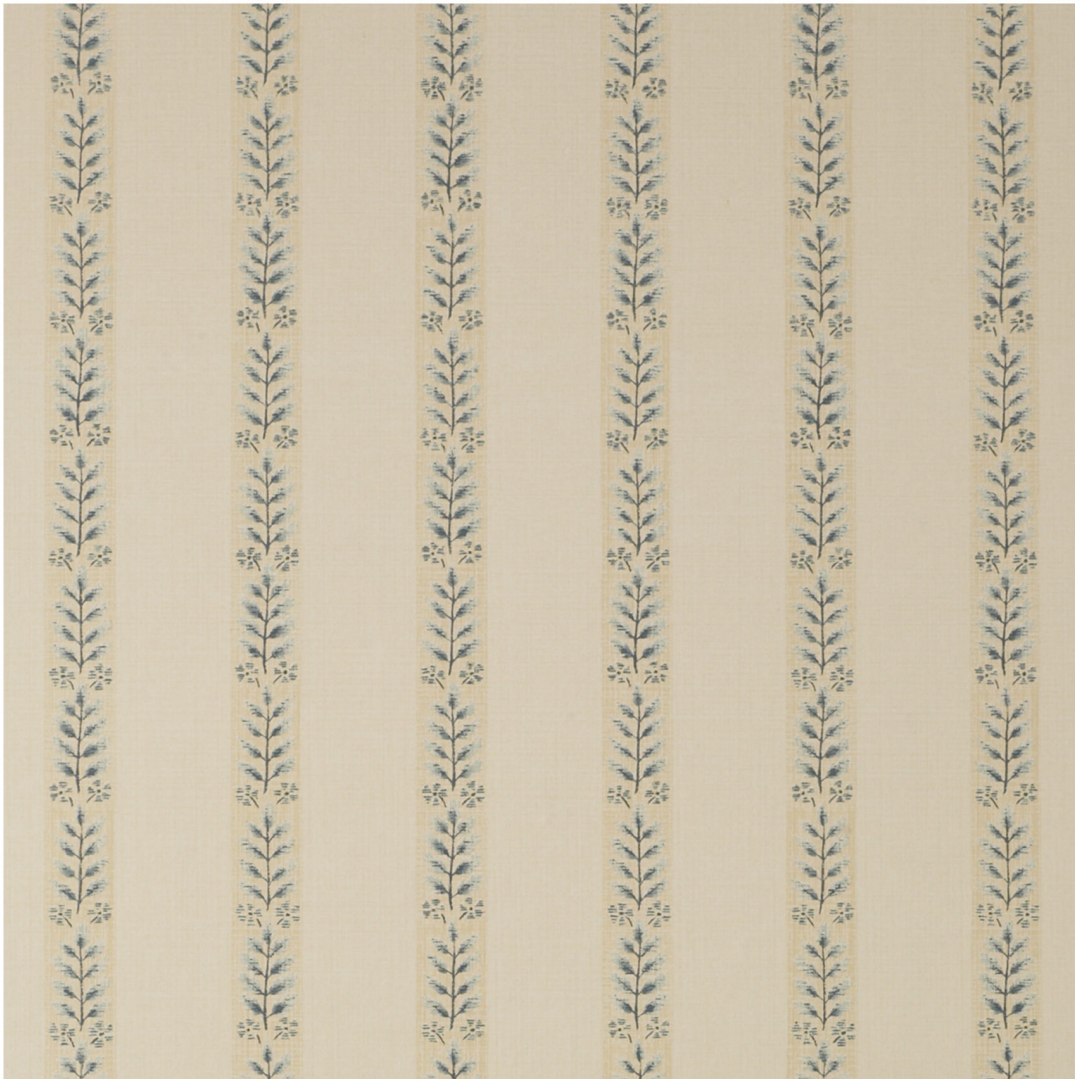

ROSE TARLOW

MELROSE HOUSE

Avignon Robin's Egg/Natural (wp)

425 N Robertson Blvd
Los Angeles, California 90048

Avignon Robin's Egg/Natural (wp)

4103W/01

- Paper
- 27" Wide
- Repeat V 2" H 3"
- All screen papers come in continuous lengths up to 30 yards. Dye lots vary.
- Coordinates with Hemp Linen | 2103.