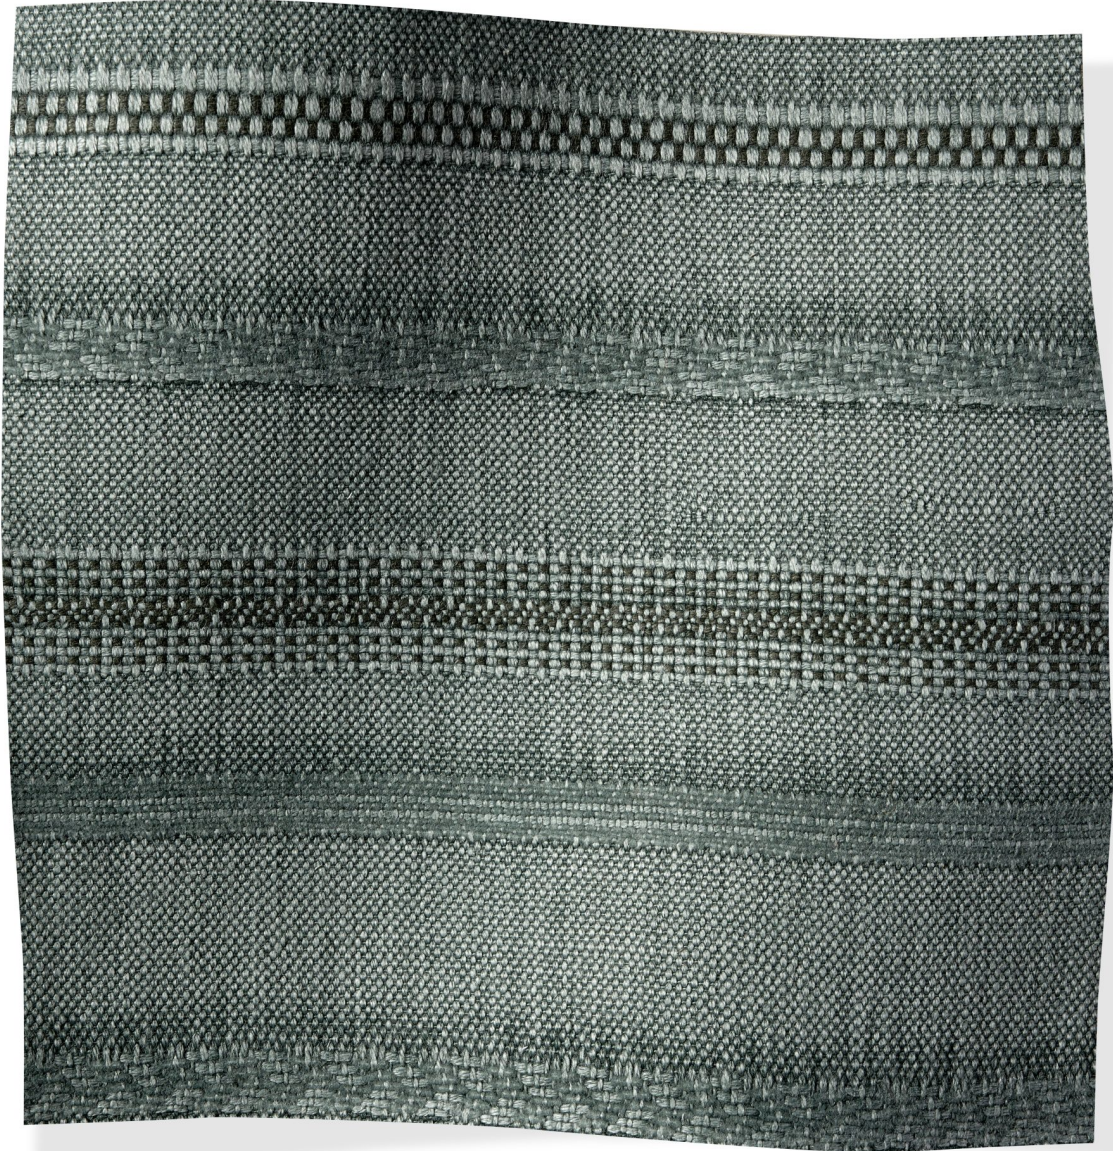

ROSE TARLOW

MELROSE HOUSE

Arles Azure

425 N Robertson Blvd
Los Angeles, California 90048

Arles Azure

2421/01

- 96% Linen 4% Cotton
- 55" Wide
- Repeat V 11"
- Martindale 25,000 cycles