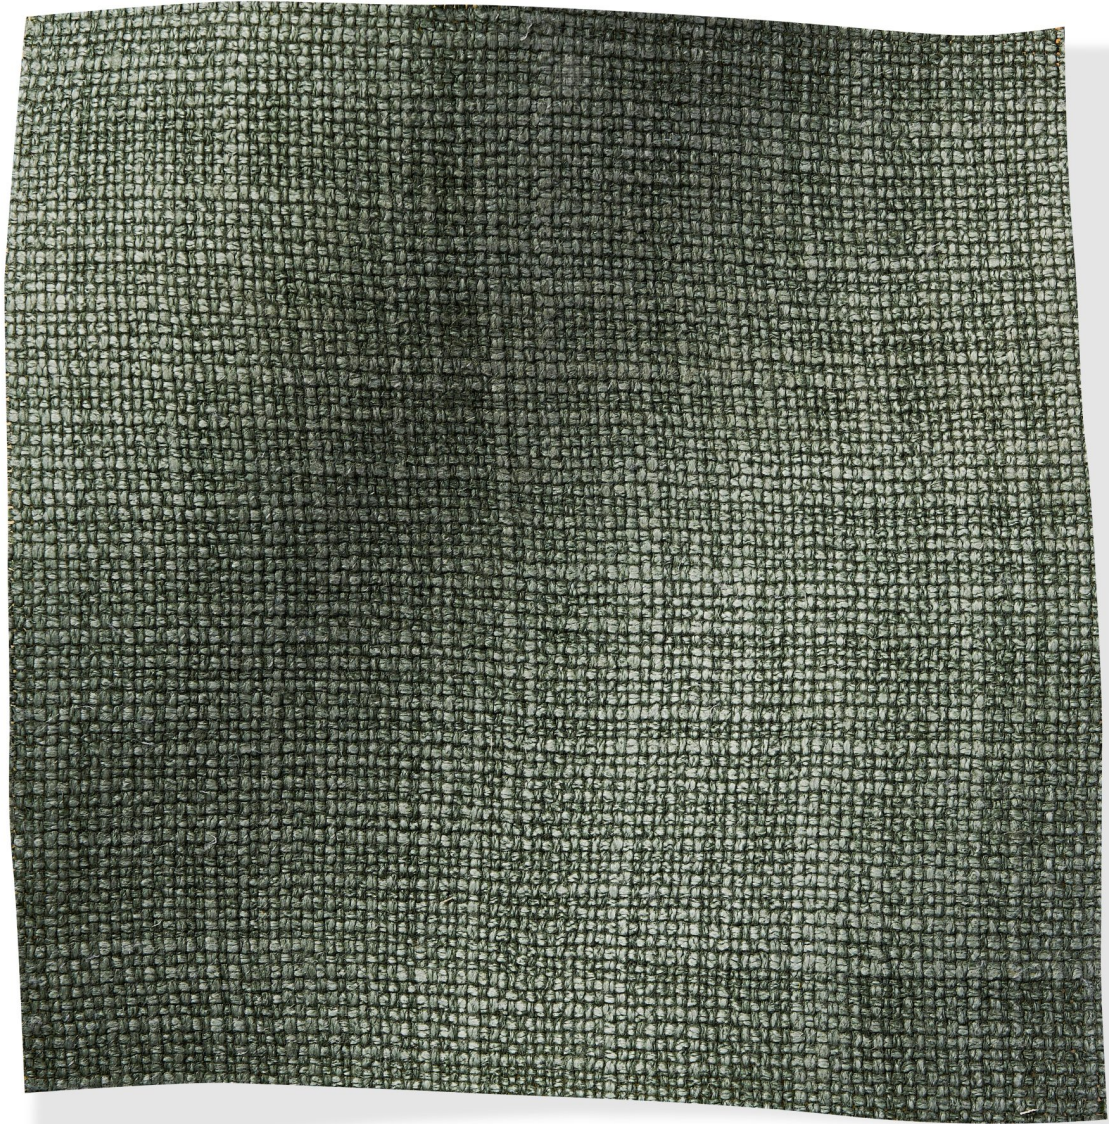

ROSE TARLOW

MELROSE HOUSE

Ardennes Santolina

425 N Robertson Blvd
Los Angeles, California 90048

Ardennes Santolina

2409/03

- 97% Linen 3% Polyamide
- 51-60" Wide
- Wyzenbeek 30,000 double rubs
- Width varies by color