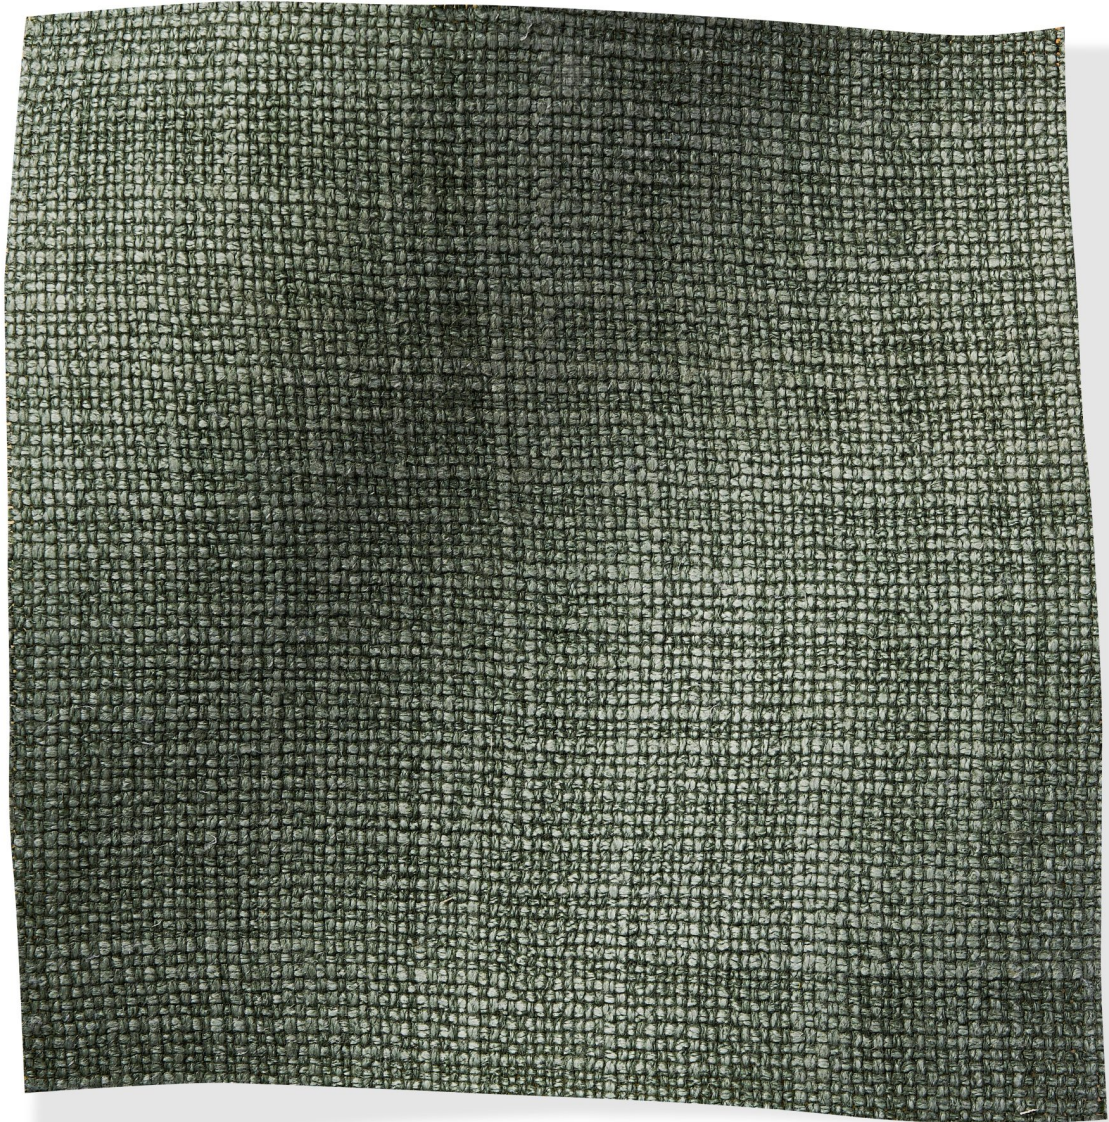

ROSE TARLOW

MELROSE HOUSE

Ardennes Santolina

425 N Robertson Blvd
Los Angeles, California 90048

Ardennes Santolina

2409/03

- 97% Linen 3% Polyamide
- 51-60" Wide
- Wyzenbeek 30,000 double rubs
- Width varies by color