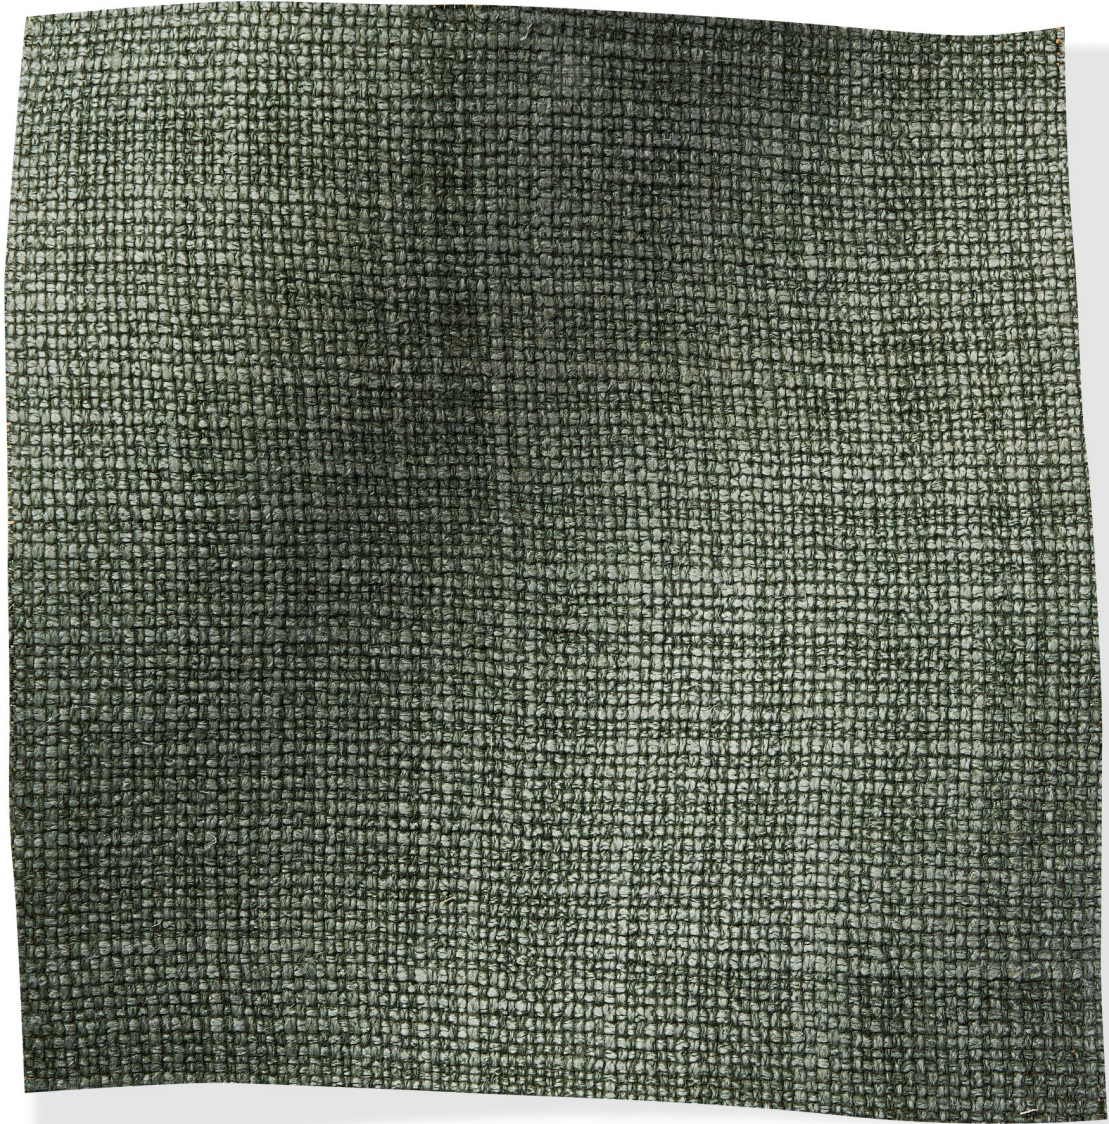

ROSE TARLOW

MELROSE HOUSE

Ardennes Santolina

425 N Robertson Blvd  
Los Angeles, California 90048

# Ardennes Santolina

2409/03

- 97% Linen 3% Polyamide
- 51-60" Wide
- Wyzenbeek 30,000 double rubs
- Width varies by color